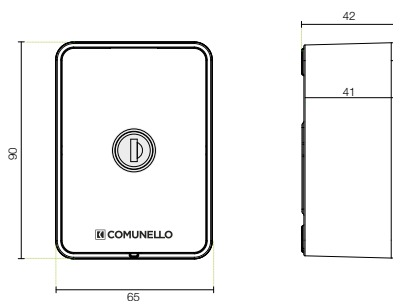

Control accessories

INDEX

Standard key-operated switch

DIMENSIONS

GENERAL INFORMATION

- Key-operated switch with automatic return and standard style lock. Epoxy-coated cast aluminium casing
- Integrated electronic circuit board with 3 inputs for simple installation
- Polycarbonate panel hides installation screws
- Casing with key-operated lock for added security