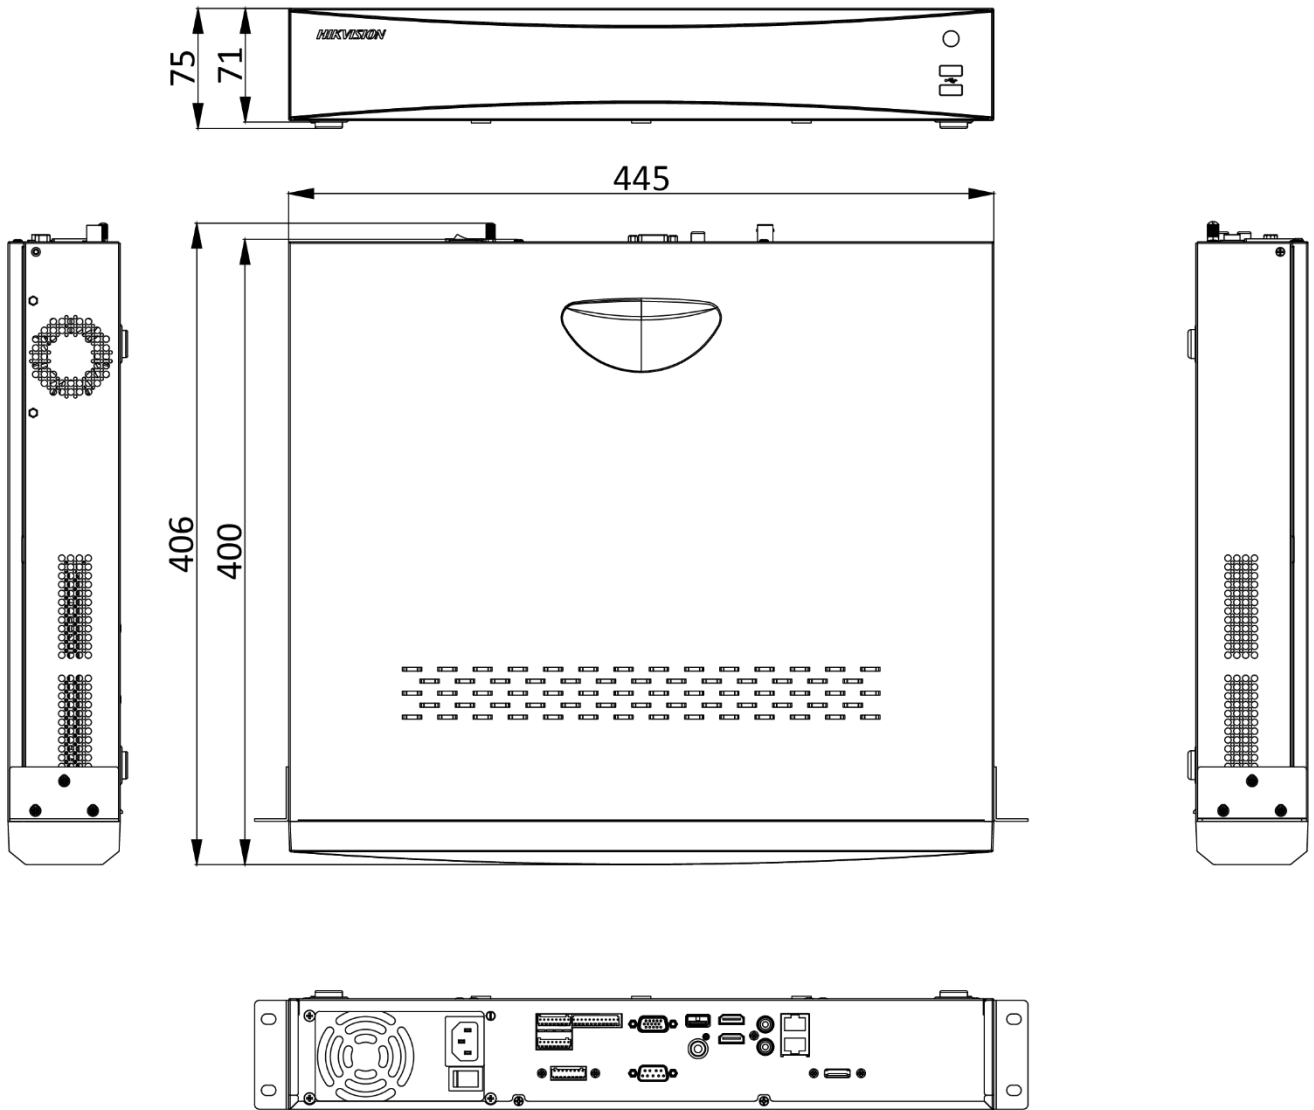

Dimension

scale/1:1;Unit/mm

Unit: mm