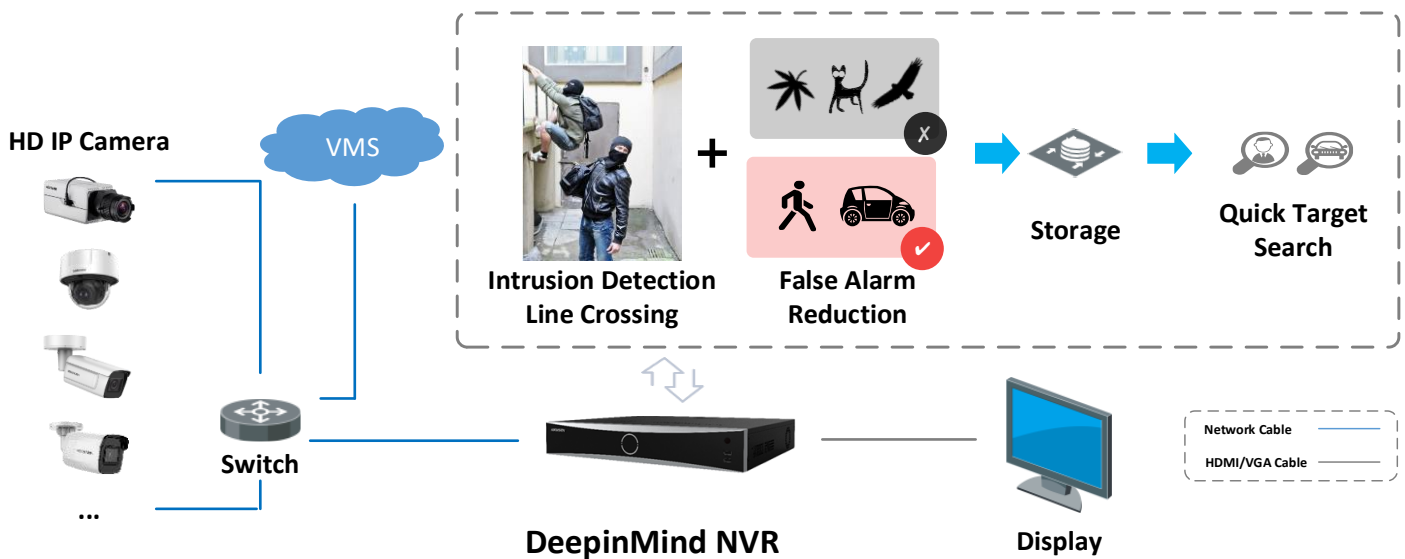

Storage and Playback

- Up to 4 SATA interfaces for HDD connection
- 16-ch synchronous playback at up to 1080p resolution

Smart & POS Function

- Support multiple VCA (Video Content Analytics) events
- Smart search for the selected area in the video, and smart playback to improve the playback efficiency
- POS information overlay on live view and playback
- POS triggered recording and alarm

Network & Ethernet Access

- 2 self-adaptive 10/100/1000 Mbps Ethernet interfaces
- Hik-Connect & DDNS (Dynamic Domain Name System) for easy network management

Typical Application

Facial Recognition and Face Picture Comparison

Modeling and analyzing face pictures captured by cameras. Realize list alarm and stranger alarm via face picture library. Search target people by picture and name features.

Perimeter Protection

Adopt deep learning algorithm to reduce false alarm, effectively reduces the false alarm caused by tree branches, leaves, shadow, light, vehicles, small animals, etc.

Video Structuralization

Extracting the face picture, human body and vehicle features from live videos, which is used for the tracking and retrieval of human and vehicles.

Temperature Screening

Non-contact thermographic skin-surface temperature screening, wearing mask detection, identity verification, stranger alarm, voice alert, and efficient search and report.