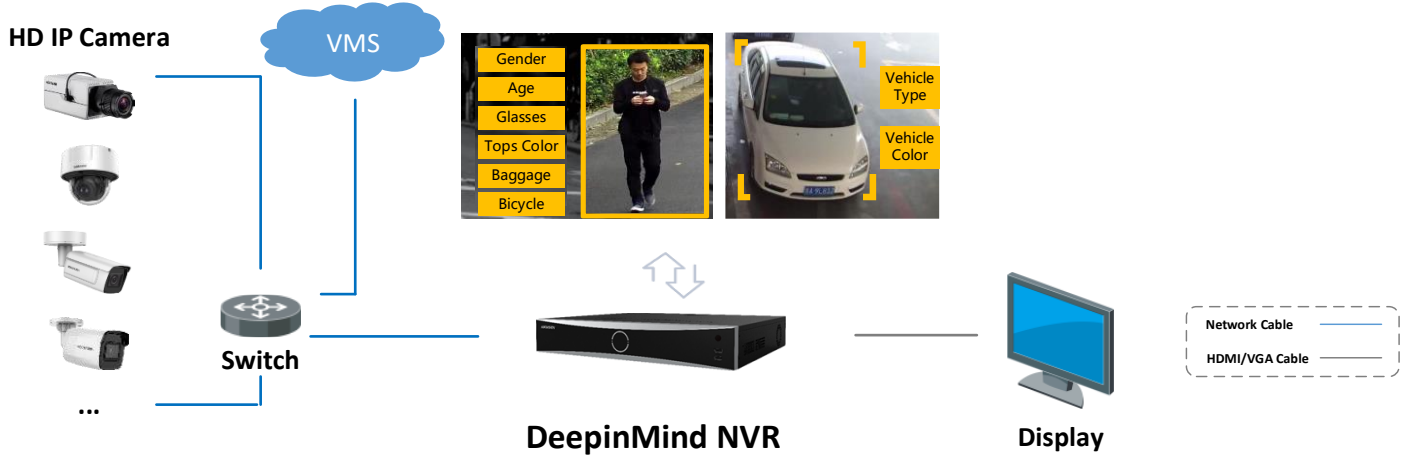

Storage and Playback

- Up to 4 SATA interfaces for HDD connection
- 16-ch synchronous playback at up to 1080p resolution

Smart & POS Function

- Support multiple VCA (Video Content Analytics) events
- Smart search for the selected area in the video, and smart playback to improve the playback efficiency
- POS information overlay on live view and playback
- POS triggered recording and alarm

Network & Ethernet Access

- 2 self-adaptive 10/100/1000 Mbps Ethernet interfaces
- Hik-Connect & DDNS (Dynamic Domain Name System) for easy network management

Typical Application

Facial Recognition and Face Picture Comparison

Modeling and analyzing face pictures captured by cameras. Realize list alarm and stranger alarm via face picture library. Search target people by picture and name features.

Perimeter Protection

Adopt deep learning algorithm to reduce false alarm, effectively reduces the false alarm caused by tree branches, leaves, shadow, light, vehicles, small animals, etc.

Video Structuralization

Extracting the face picture, human body and vehicle features from live videos, which is used for the tracking and retrieval of human and vehicles.

Temperature Screening

Non-contact thermographic skin-surface temperature screening, wearing mask detection, identity verification, stranger alarm, voice alert, and efficient search and report.