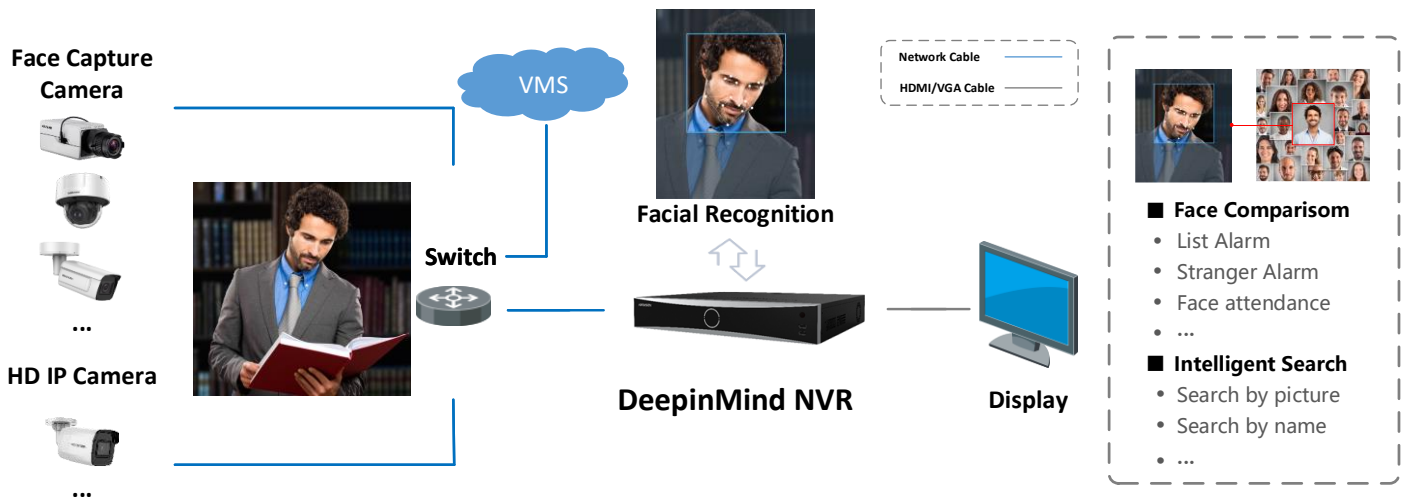

iDS-7700NXI-I4/X(B)(T) DeepinMind Series NVR

Key Feature

- Elevated skin-surface temperature measurement by thermography camera
- Wearing mask detection with audio alert
- Up to 16-ch perimeter protection
- Up to 8-ch facial recognition for video stream, or up to 16-ch facial recognition for face picture
- Up to 4-ch video structuralization
- Up to 16-ch 1080p decoding capability

Storage and Playback

- Up to 4 SATA interfaces for HDD connection
- 16-ch synchronous playback at up to 1080p resolution

Smart & POS Function

- Support multiple VCA (Video Content Analytics) events
- Smart search for the selected area in the video, and smart playback to improve the playback efficiency
- POS information overlay on live view and playback
- POS triggered recording and alarm

Network & Ethernet Access

- 2 self-adaptive 10/100/1000 Mbps Ethernet interfaces
- Hik-Connect & DDNS (Dynamic Domain Name System) for easy network management

Typical Application

Facial Recognition and Face Picture Comparison

Modeling and analyzing face pictures captured by cameras. Realize list alarm and stranger alarm via face picture library. Search target people by picture and name features.

Perimeter Protection

Adopt deep learning algorithm to reduce false alarm, effectively reduces the false alarm caused by tree branches, leaves, shadow, light, vehicles, small animals, etc.