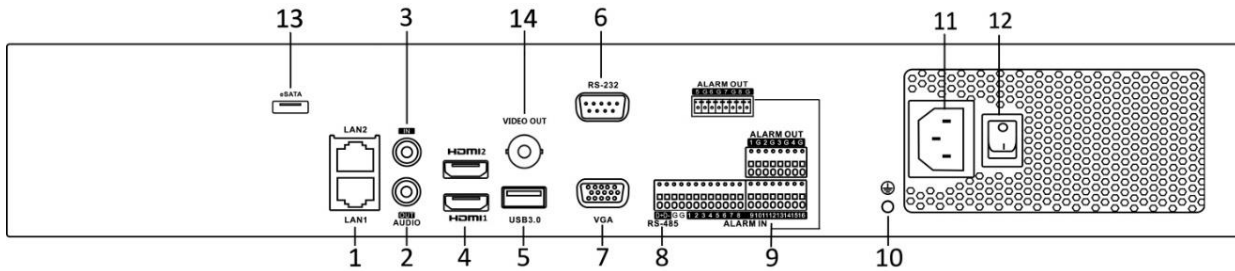

1: Facial recognition, perimeter protection, and video structuralization cannot be enabled at the same time. Enable one function will make the other two unavailable.

Dimension

scale/1:1;Unit/mm

Unit: mm

Physical Interface