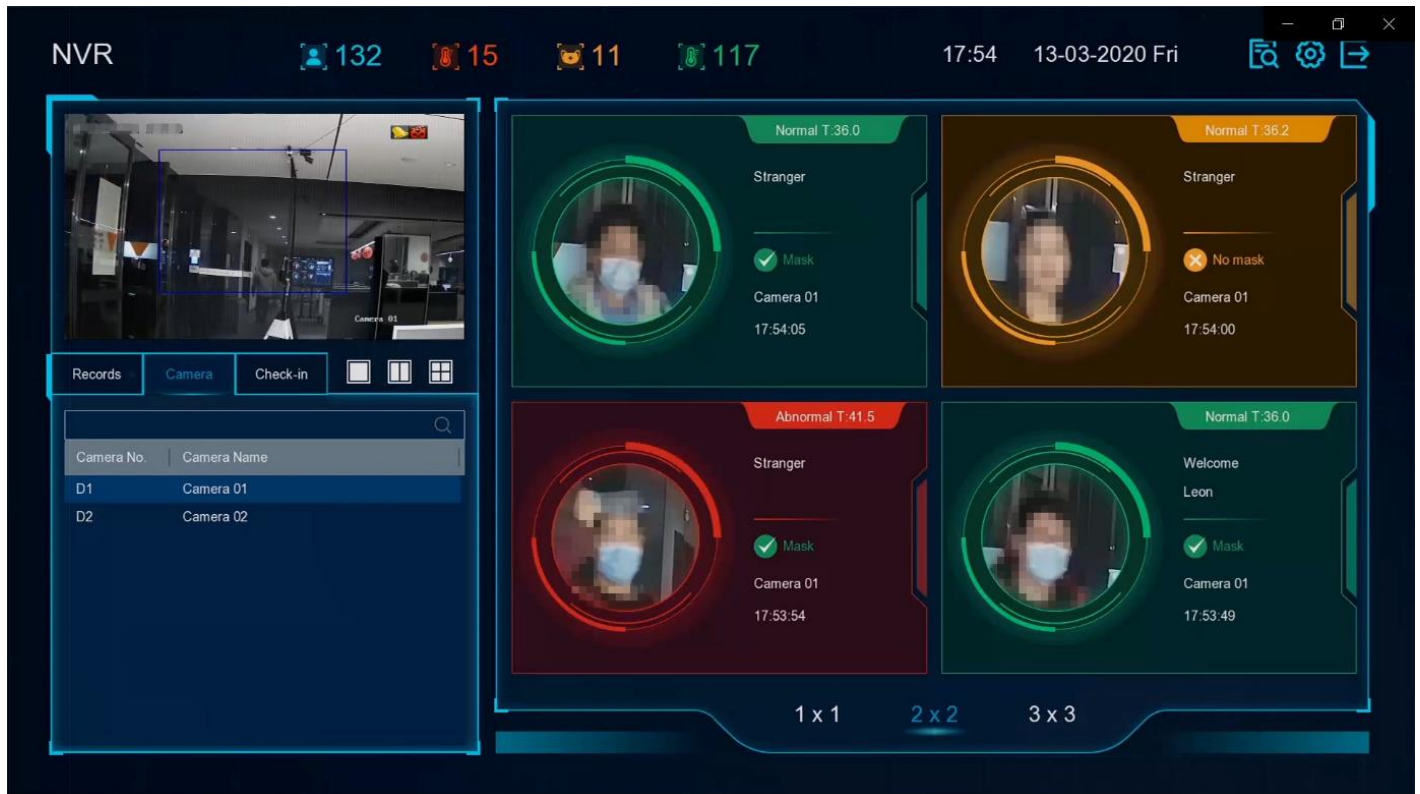

iDS-7700NXI-I4/X(B)(T) DeepinMind Series NVR

Key Feature

- Elevated skin-surface temperature measurement by thermography camera
- Wearing mask detection with audio alert
- Up to 16-ch perimeter protection
- Up to 8-ch facial recognition for video stream, or up to 16-ch facial recognition for face picture
- Up to 4-ch video structuralization
- Up to 16-ch 1080p decoding capability

Storage and Playback

- Up to 4 SATA interfaces for HDD connection
- 16-ch synchronous playback at up to 1080p resolution

Smart & POS Function

- Support multiple VCA (Video Content Analytics) events
- Smart search for the selected area in the video, and smart playback to improve the playback efficiency
- POS information overlay on live view and playback
- POS triggered recording and alarm

Modeling and analyzing face pictures captured by cameras. Realize list alarm and stranger alarm via face picture library. Search target people by picture and name features.

Perimeter Protection

Adopt deep learning algorithm to reduce false alarm, effectively reduces the false alarm caused by tree branches, leaves, shadow, light, vehicles, small animals, etc.

Video Structuralization

Extracting the face picture, human body and vehicle features from live videos, which is used for the tracking and retrieval of human and vehicles.

Temperature Screening

Non-contact thermographic skin-surface temperature screening, wearing mask detection, identity verification, stranger alarm, voice alert, and efficient search and report.