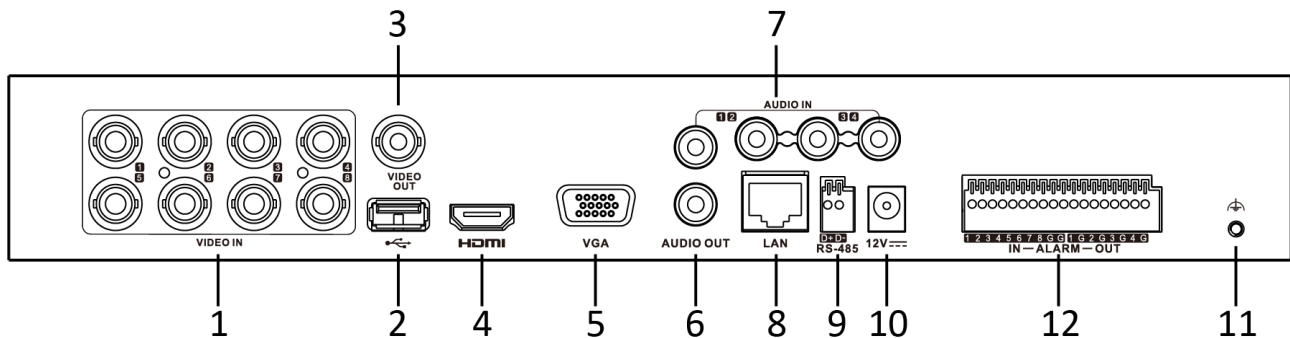

Physical Interface

*: The rear panel of iDS-7204HUHI-M1/S/A provides 4 video input interfaces.

No.	Description	No.	Description
1	VIDEO IN	7	AUDIO IN, RCA connector
2	USB interface	8	LAN network interface
3	VIDEO OUT	9	RS-485 serial interface
4	HDMI interface	10	12 VDC power input
5	VGA interface	11	GND
6	AUDIO OUT, RCA connector	12	ALARM IN/OUT