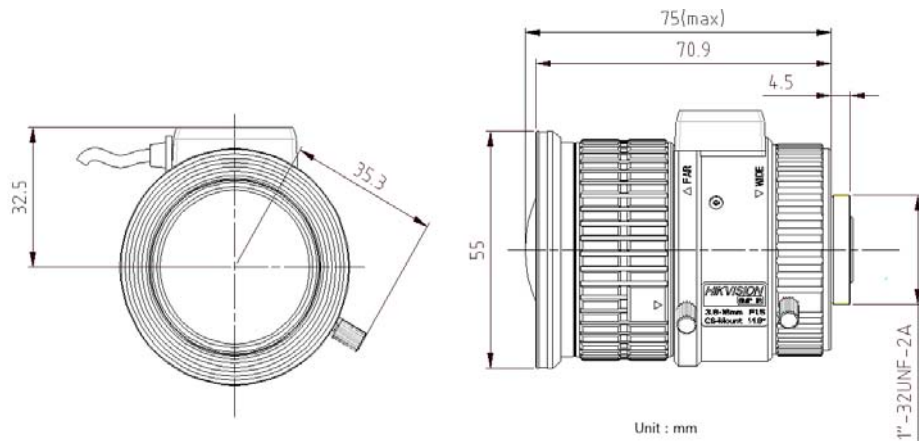

CCTV LENS SPEC

Model NO.	HV3816D-8MPIR		Specification	Vari-focal DC Auto Iris 8MP IR ASPHERICAL	
Focal Length	3.8-16mm		Mount	CS-Mount	
F number	F1.5-C		Flange Back Length	12.5mm	
Max. Image format	Φ9mm (1/1.8")		M. O. D	0.1m	
Control	Iris	DC Auto Iris		Dimension	Φ55*75
	Focus	Manual		Weight	237g
	Zoom	Manual		Operating Temperature	-10~50°C
Field of View	D	1/1.8"	123.9° ~ 33.5°	1/2"	115.6° ~ 31.3°
	H		103.1° ~ 28.0°		100.7° ~ 27.3°
	V		68.5° ~ 18.7°		61.3° ~ 15.4°

Dimension

Lens Picture