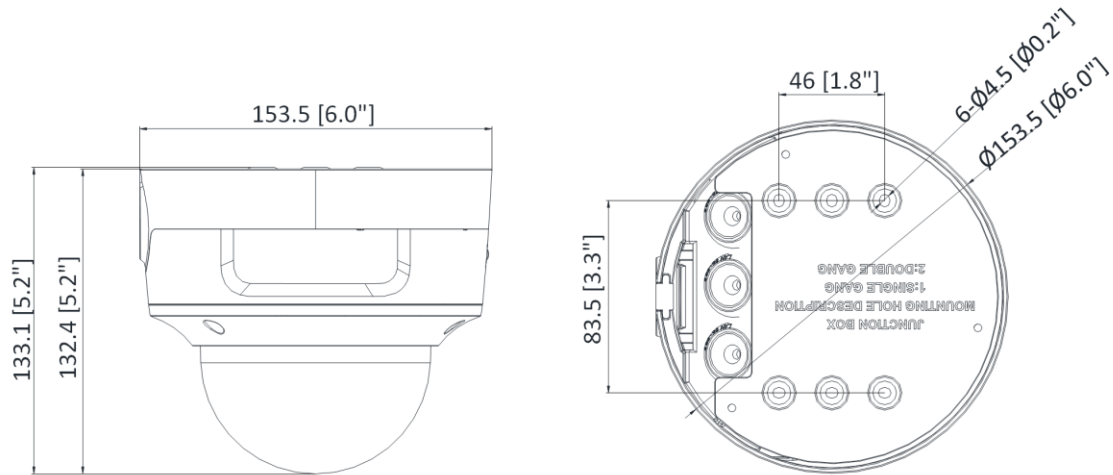

Available Model

DS-2CD2746G2-IZS (2.8 to 12 mm)

Dimension