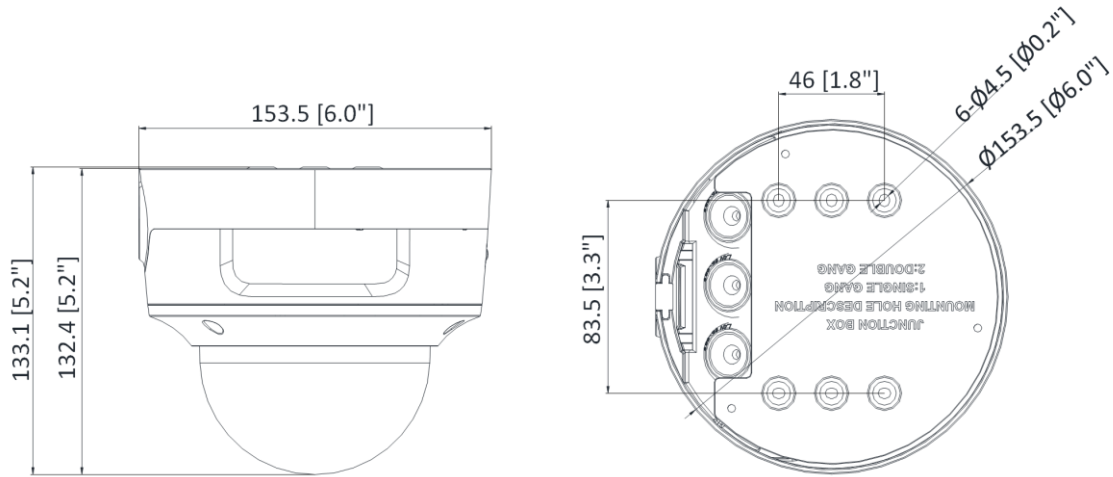

▪ **Available Model**

DS-2CD2746G2-IZS (2.8 to 12 mm)

▪ **Dimension**

Unit: mm (inch)

▪ **Accessory**

▪ **Optional**

DS-1473ZJ-155 Wall Mount	DS-1473ZJ-155B Wall Mount	DS-1475ZJ-SUS Vertical Pole Mount	DS-1471ZJ-155 Pendant Mount	DS-1476ZJ-SUS Corner Mount
DS-1227ZJ-DM37 In-ceiling Mount