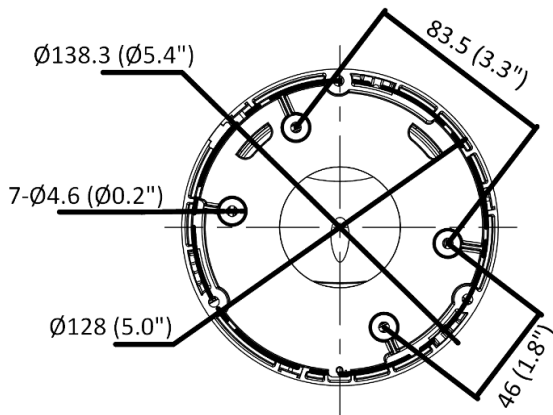

▪ **Available Model**

DS-2CD2346G2-ISU/SL (2.8/4/6 mm)

▪ **Dimension**

Unit: mm (inch)

▪ **Accessory**

▪ **Optional**

DS-1275ZJ-SUS Vertical Pole Mount	DS-1273ZJ-140B Wall Mount	DS-1273ZJ-140 Wall Mount	DS-1273ZJ-140(BLACK) Wall Mount	DS-1271ZJ-140 Pendant Mount
DS-1276ZJ-SUS Corner Mount	DS-1280ZJ-PT6 Junction Box