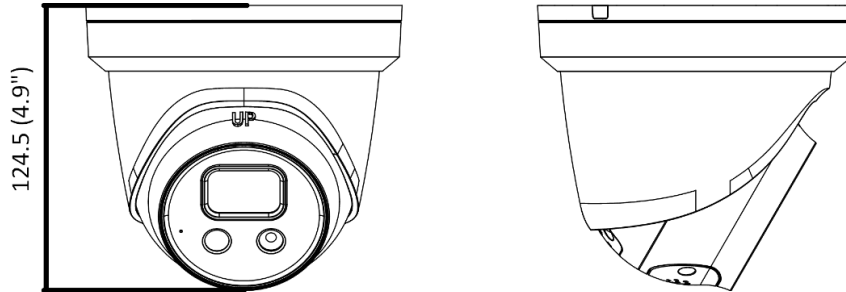

▪ **Available Model**

DS-2CD2346G2-ISU/SL (2.8/4/6 mm)

▪ **Dimension**

Unit: mm (inch)

▪ **Accessory**

▪ **Optional**

DS-1275ZJ-SUS Vertical Pole Mount	DS-1273ZJ-140B Wall Mount	DS-1273ZJ-140 Wall Mount	DS-1273ZJ-140(BLACK) Wall Mount	DS-1271ZJ-140 Pendant Mount
DS-1276ZJ-SUS Corner Mount	DS-1280ZJ-PT6 Junction Box