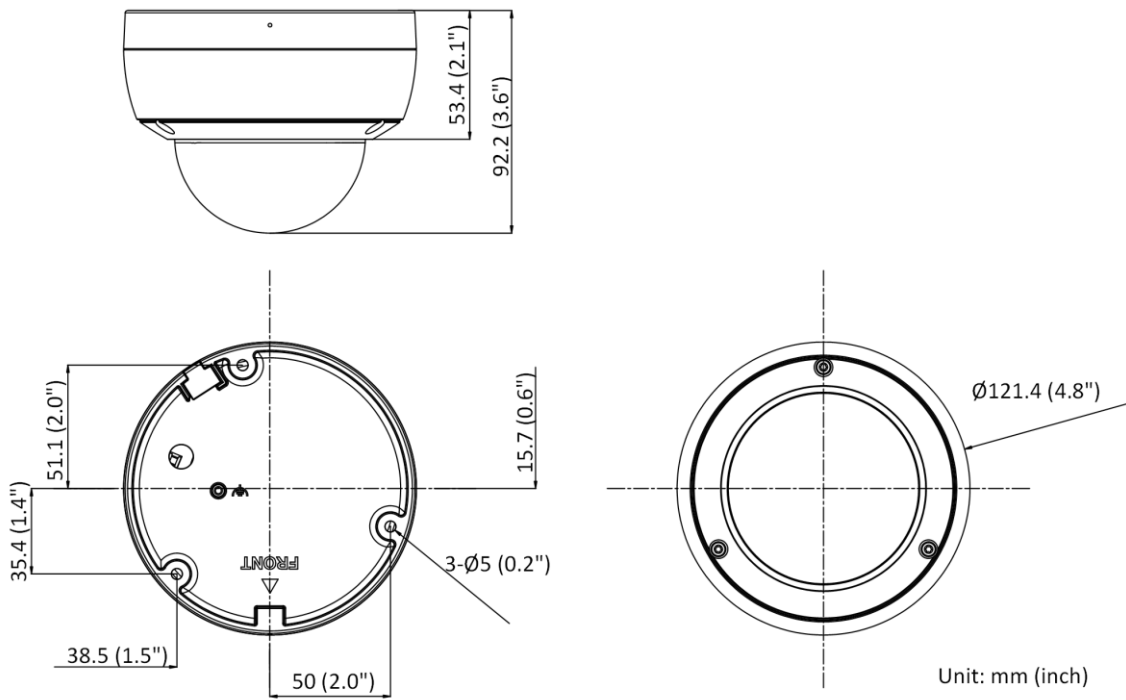

Safety	UL (UL 60950-1); CB (IEC 60950-1:2005 + Am 1:2009 + Am 2:2013, IEC 62368-1:2014); CE-LVD (EN 60950-1:2005 + Am 1:2009 + Am 2:2013, IEC 62368-1:2014)
Environment	CE-RoHS (2011/65/EU); WEEE (2012/19/EU); Reach (Regulation (EC) No 1907/2006)
Protection	IP67 (IEC 60529-2013), IK10 (IEC 62262:2002)

▪ **Available Model**

DS-2CD2186G2-I (2.8/4 mm)

DS-2CD2186G2-ISU (2.8/4 mm)

▪ **Dimension**