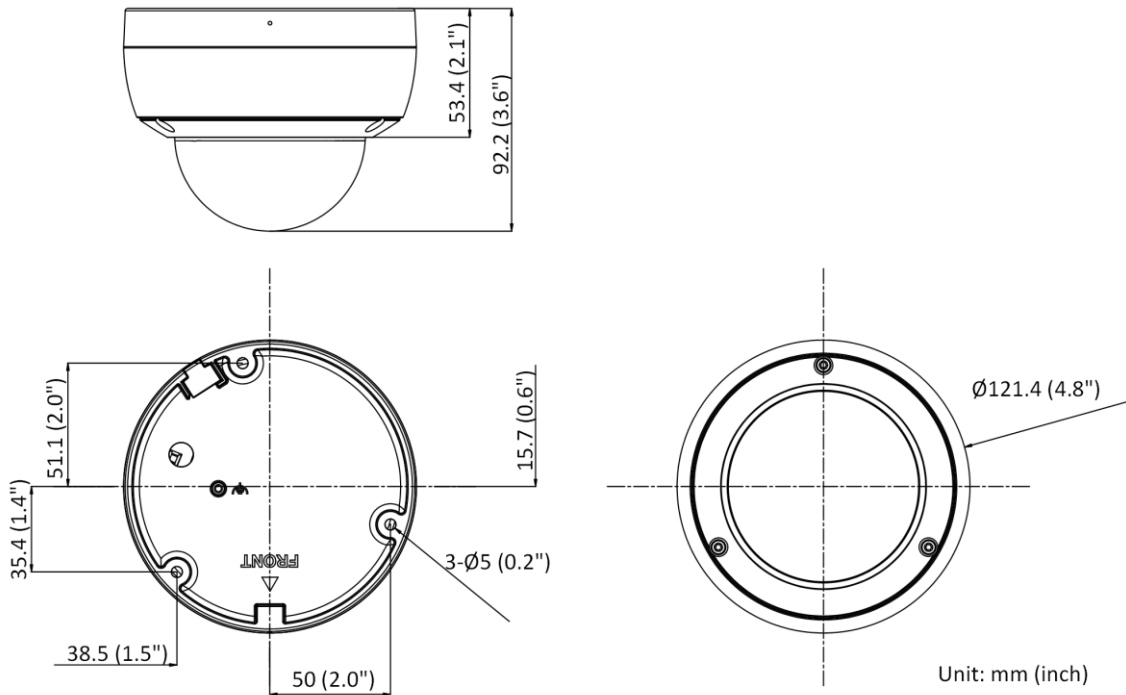

▪ **Available Model**

DS-2CD2146G2-IS (2.8/4/6 mm)

DS-2CD2146G2-ISU (2.8/4/6 mm)

DS-2CD2146G2-I (2.8/4/6 mm)

▪ **Dimension**

▪ **Accessory**

▪ **Optional**

DS-1276ZJ-SUS Corner Mount	DS-1272ZJ-120 Wall Mount	DS-1275ZJ-SUS Vertical Pole Mount	DS-1271ZJ-120 Pendant Mount	DS-1280ZJ-DM46 Junction Box
DS-1272ZJ-120B Wall Mount	DS-1253ZJ-M Water-proof