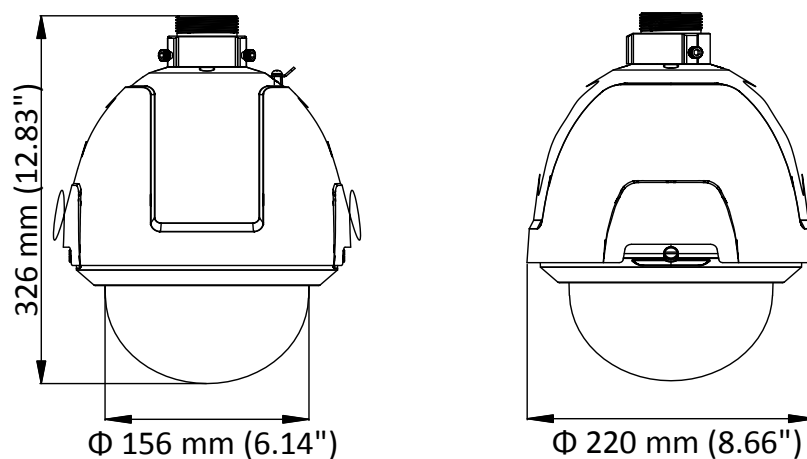

## DS-2AE5232T-A(E) 2 MP Turbo 5-Inch Speed Dome

Hikvision DS-2AE5232T-A(E) Turbo 5-Inch Speed Dome is able to capture high quality images in poor light environment. The embedded CMOS chip makes WDR, and real-time 1920 × 1080 resolution possible. With the help of the 32 × optical zoom, and IR cut filter, the camera offers more details over an expansive area.

Preset Freezing	Yes
Scheduled Task	Preset/Patrol/Pattern/Pan Scan/Tilt Scan/Panorama Scan/Day Mode/Night Mode/Zero Calibration/Patrol-d/Frame Scan/Random Scan/None
<b>Input/Output</b>	
Video Output	Switchable TVI/AHD/CVI/CVBS video output, (NTSC or PAL composite, BNC)
Alarm	2 alarm inputs, 1 alarm output
RS-485 Interface	Half-duplex mode Self-adaptive HIKVISION, Pelco-P, Pelco-D protocol
UTC function	UTC protocol (or HIKVISION-C protocol in previous DVR)
<b>General</b>	
Menu Language	English
Power	24 VAC Max. 24 W
Working Temperature	-30°C to 65°C (-22°F to 149°F)
Working Humidity	90% or less
Protection Level	IP66 standard (outdoor dome) TVS 4,000 V lightning protection, surge protection and voltage transient protection IK10
Mounting	Various mounting modes optional
Dimension	Φ 220 mm × 326 mm (Φ 8.66" × 12.83")
Weight (approx.)	3 kg (6.61 lb.)

## Dimension