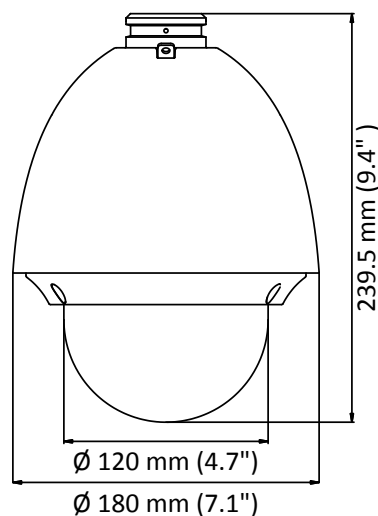

Park Action	Preset/Patrol/Pattern/Pan Scan/Tilt Scan/Panorama Scan/Day Mode/Night Mode/None
PTZ Position Display	ON/OFF
Preset Freezing	Yes
Scheduled Task	Preset/Patrol/Pattern/Pan Scan/Tilt Scan/Panorama Scan/Day Mode/Night Mode/Zero Calibration/None
Input/Output	
Video Output	Switchable TVI/AHD/CVI/CVBS video output, (NTSC or PAL composite, BNC)
Alarm	2 alarm input, 1 alarm output
RS-485 Interface	Half-duplex mode Self-adaptive HIKVISION, Pelco-P, Pelco-D protocol
UTC function	UTC protocol (or HIKVISION-C protocol in previous DVR)
General	
Menu Language	English
Power	12 VDC Max. 16 W
Working Temperature	-30° C to 65° C (-22° F to 149° F)
Working Humidity	90% or less
Protection Level	IP66 standard (outdoor dome) TVS 4,000 V lightning protection, surge protection and voltage transient protection
Mounting	Various mounting modes optional
Dimension	∅ 179.4 × 239.5 mm (∅ 7.1" × 9.4")
Weight (approx.)	2 kg (4.41 lb.)

Order Model

DS-2AE4225T-D(E)

Dimension