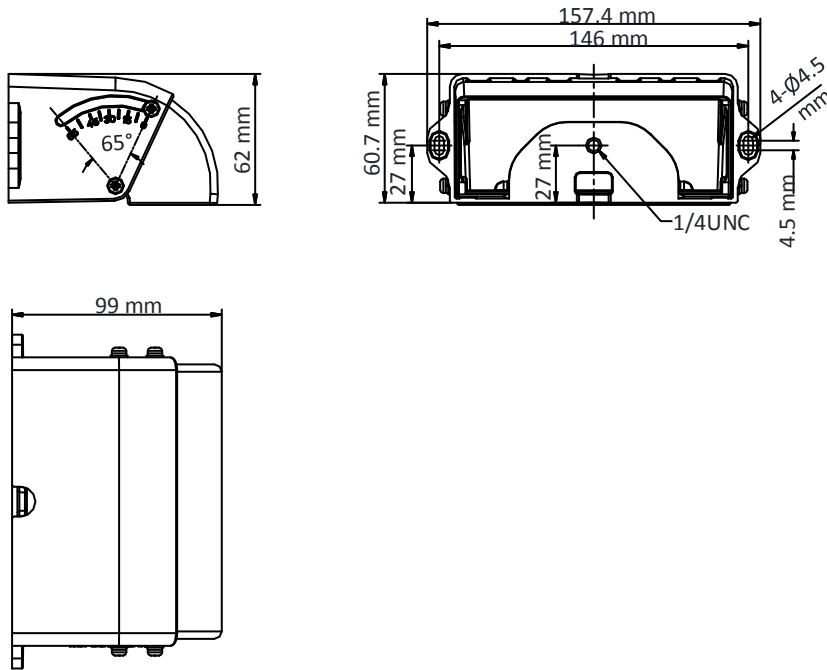

DS-2272ZJ-KL(White)

Wall Mount

Feature

- Supports wall mounting and ceiling mounting
- Adjustable tilt angle from 0° to 65°
- Applies to people counting camera

Dimension

Available Model

DS-2272ZJ-KL(White)

Parameter

Model	DS-2272ZJ-KL(White)
Parameters	Wall Mount
Appearance	White
Material	Aluminum Alloy
Dimension	157.4 mm × 99 mm × 62 mm (6.20" × 3.90" × 2.44")
Weight	285.8 g (0.63 lb.)

Note

- The mount should be installed on the flat surface.
- The wall must be capable of supporting at least 3 times as much as the total weight of the camera, and the mount.
- The mount's maximum load capacity is 1.36 kg (3 lb.).