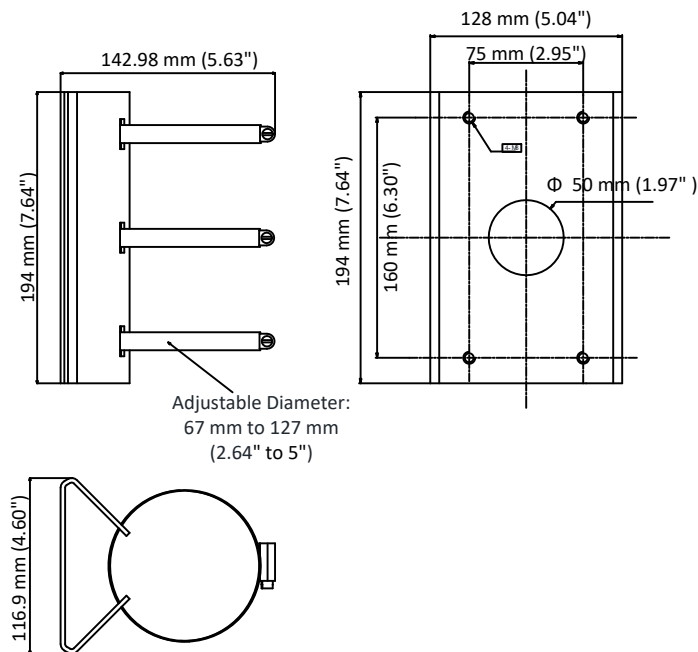

DS-1684ZJ

Vertical Pole Mounting Bracket for PanoVu & Speed Dome

Feature

- **Steel** material with surface spray treatment
- The bracket formed by one piece stainless steel ensures the reliable structure
- Adjustable diameter from 67 mm to 127 mm

Dimension

Available Model

DS-1684ZJ

Parameter

Model	DS-1684ZJ
Parameters	Vertical Pole Mounting Bracket for PanoVu & Speed Dome
Appearance	Hikvision White
Material	Steel
Dimension	Φ 67 mm to 127 mm × 194 mm (2.64" to 5" × 7.64")
Weight	1300 g (2.87 lb.)

Note

- Cooperate with DS-1603ZJ or DS-1602ZJ, when using the bracket.
- The waterproof rubber is necessary for the outdoor application.
- The pole must be capable of supporting at least 3 times as much as the total weight of the device and the bracket.
- The bracket's maximum load capacity is 20 Kg (44 lb.).