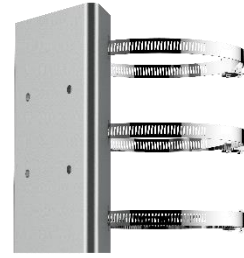

DS-1673ZJ-P

Horizontal Pole Mount for PanoVu & Speed Dome

Feature

- Stainless steel with surface spray treatment
- Made by one piece stainless steel ensures the reliable structure
- Adjustable diameter from 67 mm to 127 mm

Dimension

Available Model

DS-1673ZJ-P

Parameter

Model	DS-1673ZJ-P
Parameters	Horizontal Pole Mount for PanoVu & Speed Dome
Appearance	Platinum Gray
Material	Stainless Steel
Dimension	Φ 67 mm to 127 mm × 194 mm (2.64" to 5" × 7.64")
Weight	1060 g (2.34 lb.)

Note

- Cooperate with the pendant mount, when using this mount.
- The waterproof rubber is necessary for the outdoor application.
- The pole must be capable of supporting at least 3 times as much as the total weight of the camera, and the mount.
- The mount's maximum load capacity is 20 kg (44 lb.).