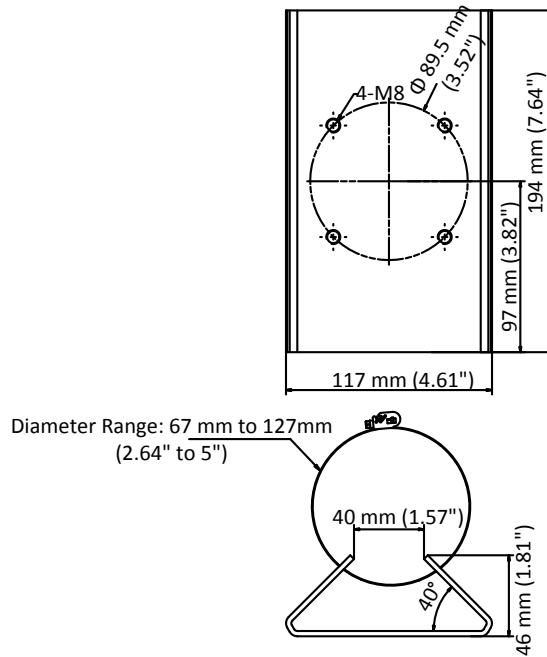

DS-1673ZJ-P

Horizontal Pole Mount for PanoVu & Speed Dome

Feature

- Stainless steel with surface spray treatment
- Made by one piece stainless steel ensures the reliable structure
- Adjustable diameter from 67 mm to 127 mm

Dimension

Available Model

DS-1673ZJ-P

Parameter

Model	DS-1673ZJ-P
Parameters	Horizontal Pole Mount for PanoVu & Speed Dome
Appearance	Platinum Gray
Material	Stainless Steel
Dimension	Φ 67 mm to 127 mm × 194 mm (2.64" to 5" × 7.64")
Weight	1060 g (2.34 lb.)

Note

- Cooperate with the pendant mount, when using this mount.
- The waterproof rubber is necessary for the outdoor application.
- The pole must be capable of supporting at least 3 times as much as the total weight of the camera, and the mount.
- The mount's maximum load capacity is 20 kg (44 lb.).