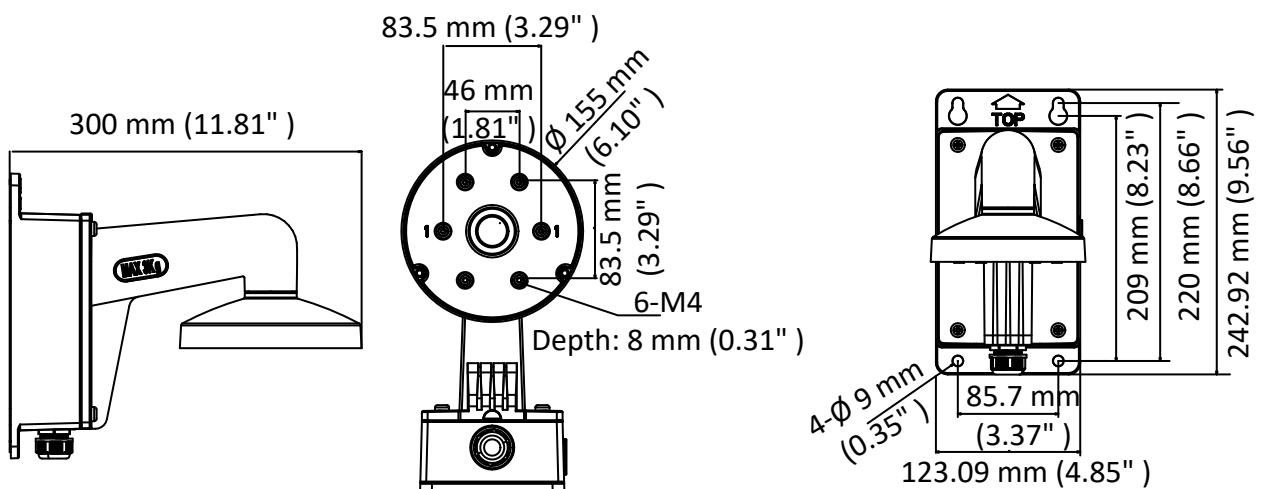

DS-1473ZJ-155B

Wall Mount for Dome Camera

Feature

- Aluminum alloy with surface spray treatment
- The cap facilitates the installation
- Waterproof design

Dimension

Available Model

DS-1473ZJ-155B

Parameter

Model	DS-1473ZJ-155B
Parameters	Wall Mount for Dome Camera
Appearance	Hikvision White
Material	Aluminum Alloy
Dimension	∅ 155 mm × 243 mm × 300 mm (6.10" × 9.56" × 11.81")
Weight	1750 g (3.86 lb.)

Note

- The mount should be installed on the flat surface.
- The waterproof rubber is necessary for the outdoor application.
- The wall must be capable of supporting at least 3 times as much as the total weight of the camera, and the mount.
- The mount's maximum load capacity is 3 kg (6.61 lb.).