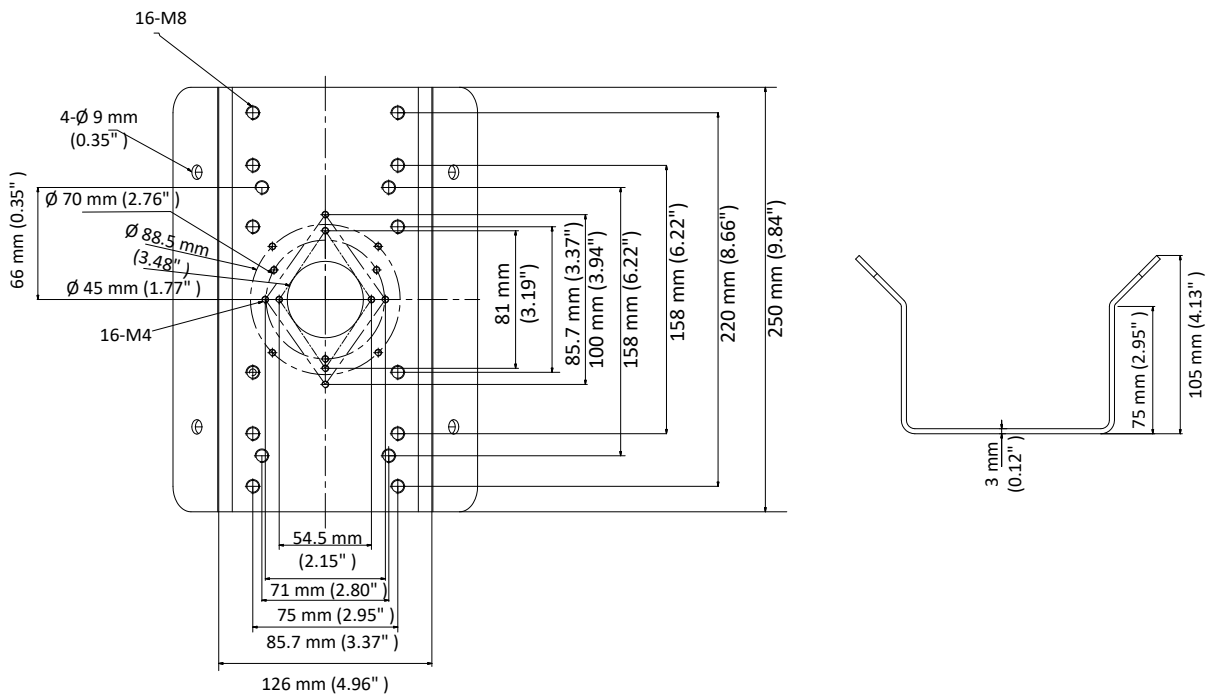

### Corner Mount

#### Feature

- Stainless steel with surface spray treatment
- One piece stainless steel formation ensures the reliable structure
- Expand camera's field of view

#### Dimension

#### Parameter

Model	DS-1276ZJ-SUS
Parameters	Corner Mount
Appearance	Hikvision White
Material	Stainless Steel
Dimension	126 mm × 105 mm × 250 mm (4.96" × 4.13" × 9.84")
Weight	1990 g (4.39 lb.)