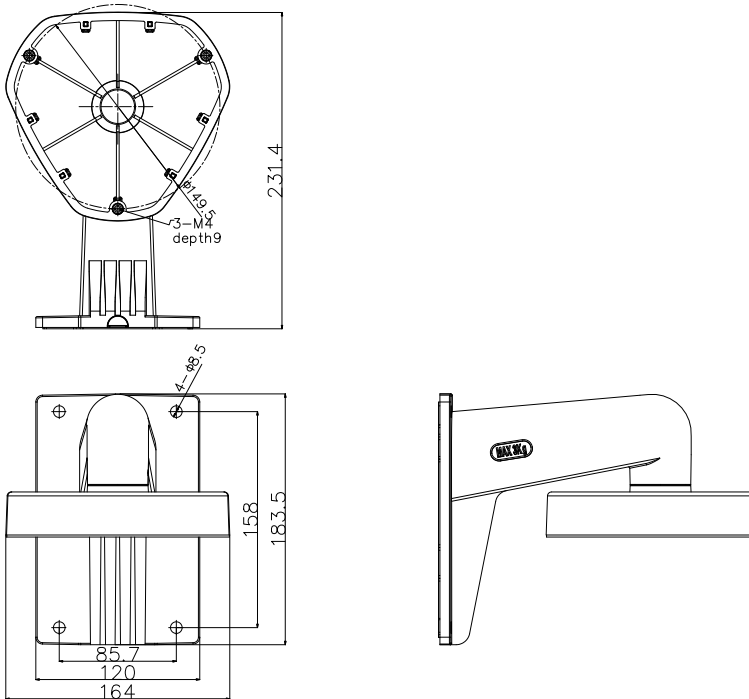

DS-1273ZJ-DM25

Wall Mounting Bracket for Dome Camera

Features

- Aluminum alloy material with surface spray treatment
- Waterproof design
- Design of cap is for convenient wiring

Dimension

Available Model

DS-1273ZJ-DM25

Parameters

Model	DS-1273ZJ-DM25
Parameters	Wall Mount Bracket for Dome Camera
Appearance	Hikvision White
Material	Aluminum Alloy
Dimension	231.4×183.5×164mm
Weight	870g

Notes

- The bracket should be installed on flat wall
- Waterproof rubber is necessary for outdoor application
- The wall must be capable of supporting over 3 times as much as the total weight of the camera and the mount.
- The maximum load capacity of the bracket is 3KG