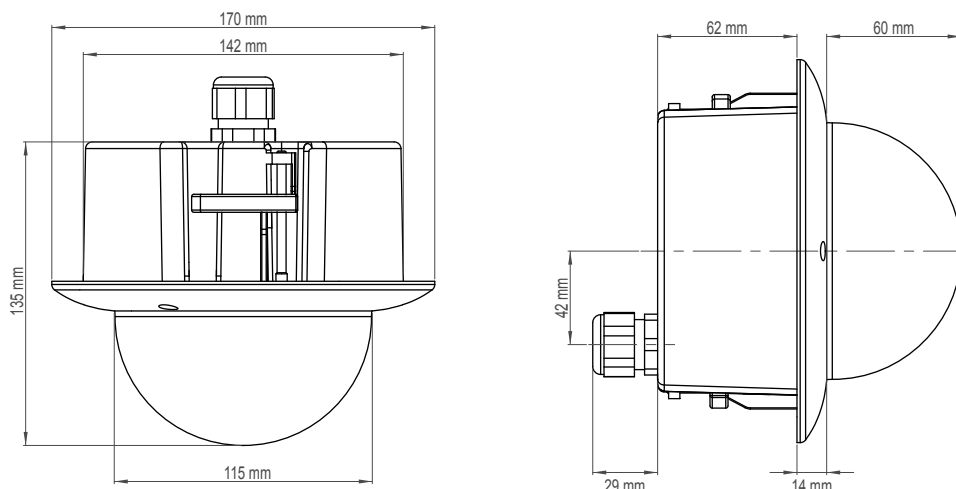

DDF5250HDV-DN

Nightline

High Definition Camera, 2 MP, 1080p/60, H.265, Day/Night, AI/VCA, Motor-driven Varifocal Lens, PoE, Dome Housing

DDF5250HDV-DN-IM