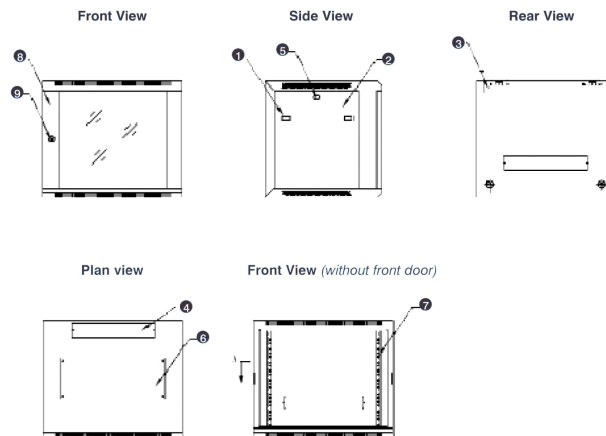

## Exploded view

- ① Frame
- ② Side panel
- ③ Mounting panel
- ④ Cable entry cover, removeable
- ⑤ Side key lock
- ⑥ Fan cover, removeable
- ⑦ Mounting profile
- ⑧ Front door
- ⑨ Front door key lock
- ⑩ Slam latch lock

## Product drawings

All dimensions in mm