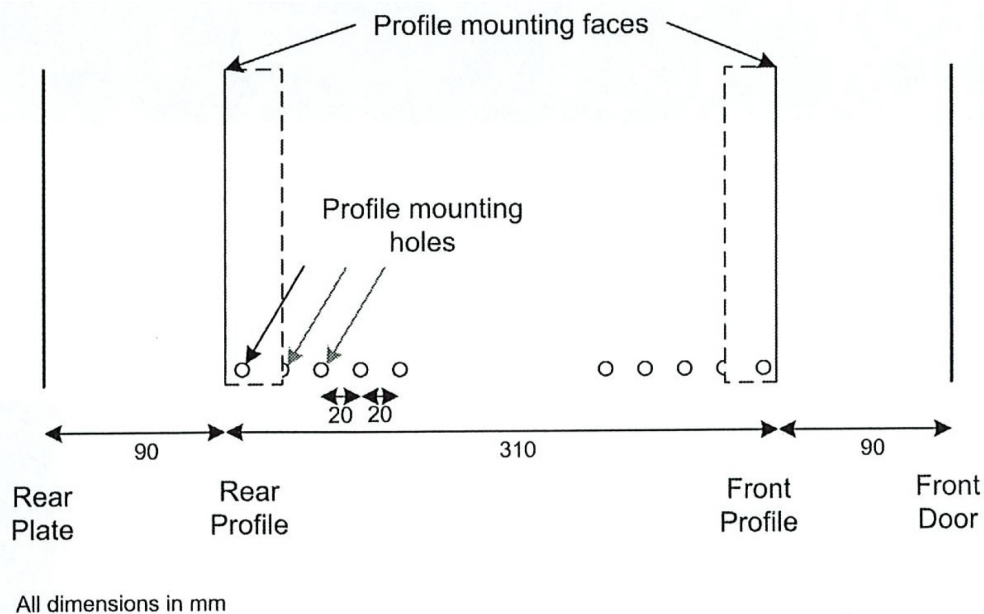

Excel Environ WR500 Flat Packed Wall Rack Network Cabinet 18U WxD 600mm x 500mm Black

Item Code: WBFP18.5SGB

Product drawings

Part Number Table

Part Number	Description
WB12.5SG	Excel Environ WR500 Wall Rack Network Data Cabinet 12U WxD 600mm x 500mm Grey
WB12.5SGB	Excel Environ WR500 Wall Rack Network Data Cabinet 12U WxD 600mm x 500mm Black
WB15.5SG	Excel Environ WR500 Wall Rack Network Data Cabinet 15U WxD 600mm x 500mm Grey
WB15.5SGB	Excel Environ WR500 Wall Rack Network Data Cabinet 15U WxD 600mm x 500mm Black
WB18.5SG	Excel Environ WR500 Wall Rack Network Data Cabinet 18U WxD 600mm x 500mm Grey
WB18.5SGB	Excel Environ WR500 Wall Rack Network Data Cabinet 18U WxD 600mm x 500mm Black
WB21.5SG	Excel Environ WR500 Wall Rack Network Data Cabinet 21U WxD 600mm x 500mm Grey
WB21.5SGB	Excel Environ WR500 Wall Rack Network Data Cabinet 21U WxD 600mm x 500mm Black
WB6.5SG	Excel Environ WR500 Wall Rack Network Data Cabinet 6U WxD 600mm x