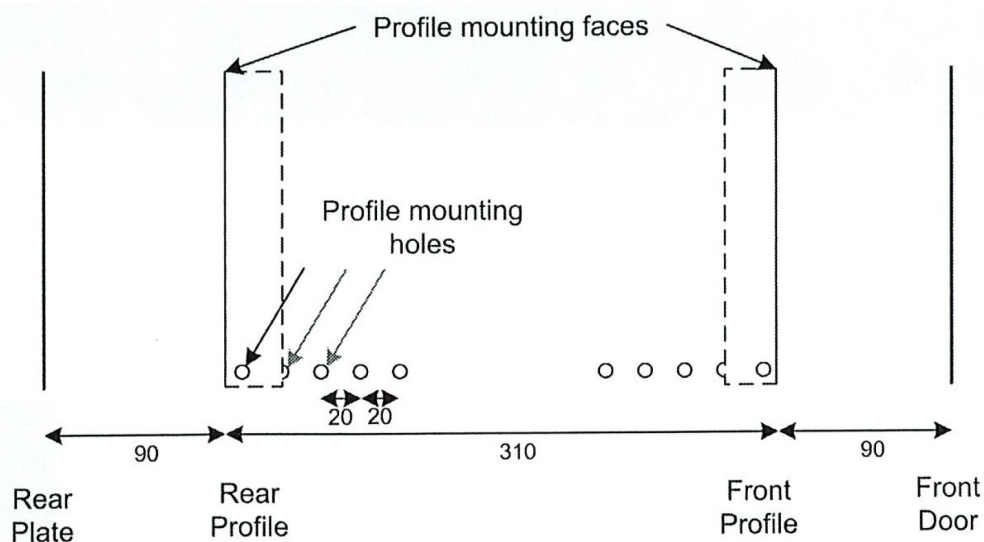

Excel Environ WR500 Flat Packed Wall Rack Network Cabinet 12U WxD 600mm x 500mm Black

Item Code: WBFP12.5SGB

Product drawings

All dimensions in mm

Part Number Table

Part Number	Description
WB12.5SG	Excel Environ WR500 Wall Rack Network Data Cabinet 12U WxD 600mm x 500mm Grey
WB12.5SGB	Excel Environ WR500 Wall Rack Network Data Cabinet 12U WxD 600mm x 500mm Black
WB15.5SG	Excel Environ WR500 Wall Rack Network Data Cabinet 15U WxD 600mm x 500mm Grey
WB15.5SGB	Excel Environ WR500 Wall Rack Network Data Cabinet 15U WxD 600mm x 500mm Black
WB18.5SG	Excel Environ WR500 Wall Rack Network Data Cabinet 18U WxD 600mm x 500mm Grey
WB18.5SGB	Excel Environ WR500 Wall Rack Network Data Cabinet 18U WxD 600mm x 500mm Black
WB21.5SG	Excel Environ WR500 Wall Rack Network Data Cabinet 21U WxD 600mm x 500mm Grey
WB21.5SGB	Excel Environ WR500 Wall Rack Network Data Cabinet 21U WxD 600mm x 500mm Black
WB6.5SG	Excel Environ WR500 Wall Rack Network Data Cabinet 6U WxD 600mm x