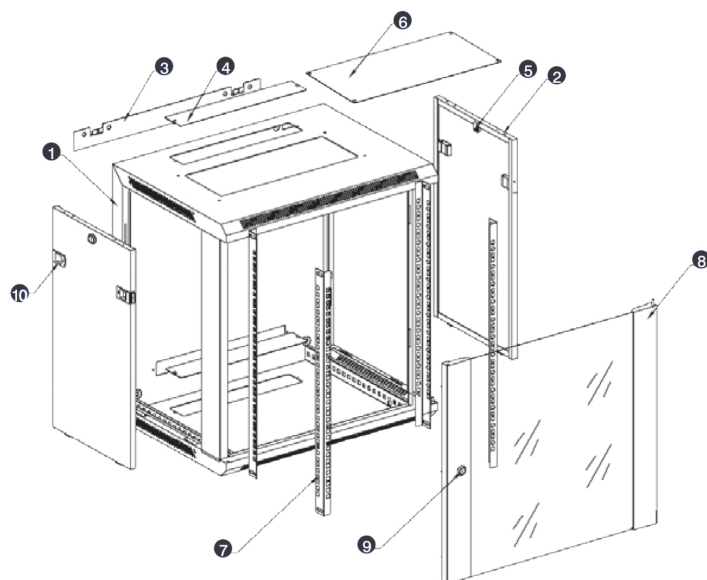

Item Code: WBFP12.5SGB

Product images

- Aesthetically pleasing design with framed glass front door

- Lockable, quick release side panels, for maximum access into cabinet

- Cable entry cut out in top and base

- Angled vented roof

- Adjustable 19" mounting profiles

Excel Environ WR500 Flat Packed Wall Rack Network Cabinet 12U WxD 600mm x 500mm Black

Item Code: WBFP12.5SGB

Exploded view

- ① Frame
- ② Side panel
- ③ Mounting panel
- ④ Cable entry cover, removeable
- ⑤ Side key lock
- ⑥ Fan cover, removeable
- ⑦ Mounting profile
- ⑧ Front door
- ⑨ Front door key lock
- ⑩ Slam latch lock

- ① Slam latch lock
- ② Side panel
- ③ Mounting panel
- ④ Cable entry cover, removeable
- ⑤ Side key lock
- ⑥ Fan cover, removeable
- ⑦ Mounting profile
- ⑧ Front door
- ⑨ Front door key lock

Excel Environ WR500 Flat Packed Wall Rack Network Cabinet 12U WxD 600mm x 500mm Black