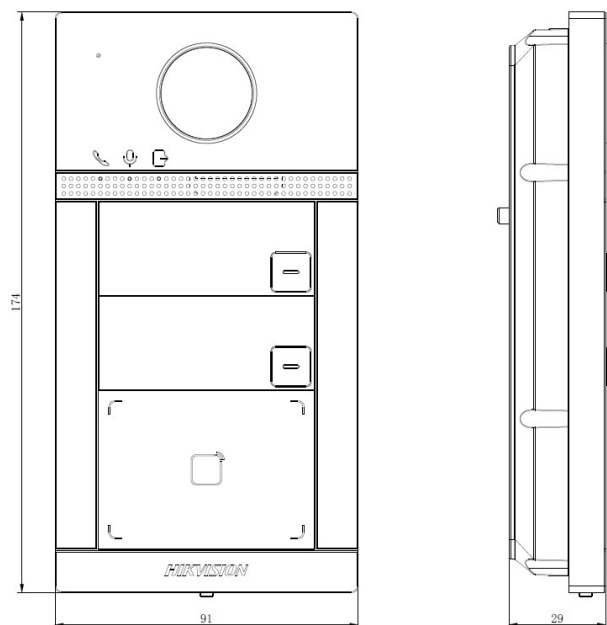

Received frequency	2.4 to 2.4835GHz
Transmitted frequency	2.4 to 2.4835 GHz
Bandwidth	20/40 MHz
Frequency power	802.11b:15 dBm +/- 1.5 dBm 802.11g:15 dBm +/- 1.5 dBm 802.11n(ht20):14 dBm +/- 1.5 dBm 802.11n(ht40):12 dBm +/- 1.5 dBm

Authentication	
Card reading frequency	13.56 MHz

Device interfaces	
Alarm input	4
Network interface	1
TAMPER	1
Exit button	2 Max.
RS-485	1
USB	0
Wiegand	0
TF card	1 (reserved)
Alarm output	0
Lock control	2
Door contact input	2
Power interface	1

General	
Button	2
Installation	Flush mounting
Indicator	3
Weight	384 g
Protective level	IP65, IK08
Working temperature	-40°C to 53°C (-40°F to 127.4°F)
Working humidity	10% to 95%
Dimensions	174 mm × 91 mm × 29 mm
Battery	/
Application environment	Outdoor
Power consumption	< 10 W

Language	English, French, Portuguese, Portuguese (Brazil), Spanish, Russian, German, Italian, Polish, Arabic, Turkish, Vietnamese, Hungarian, Dutch, Romanian, Czech, Bulgarian, Ukrainian, Croatian, Serbian, Greek, Slovak

Available Model

DS-KV8213-WME1(C)/Flush

Dimension

Unit: mm