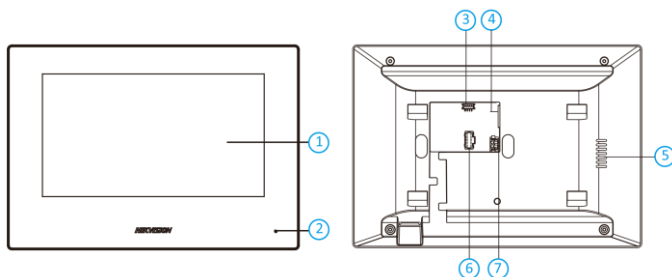

## Key Feature

- User friendly design
- 7-inch colorful touch screen with resolution 1024 × 600
- Standard PoE
- Views live video of door stations and linked cameras

## Physical Interface

No.	Description	No.	Description
1	Screen	5	Loudspeaker
2	Microphone	6	Alarm Terminal
3	Debugging Port	7	Power Supply Terminal
4	Network Interface		

## Specification

System parameters	
Operating system	Linux
ROM	32 MB
RAM	128 MB
CPU	Embedded processor
Display parameters	
Screen size	7-inch

Operation method	Capactive touch
Type	TFT LCD
Resolution	1024 × 600
Video parameters	
Lens	/
Resolution	/
FOV	/
WDR	/
Video compression standard	/
Focal length	/
Audio parameters	
Audio compression standard	G.711 U, G.711 A
Audio input	Built-in omnidirectional microphone
Audio output	Built-in loudspeaker
Audio compression bitrate	64 Kbps
Audio quality	Noise suppression and echo cancellation
Volume adjustment	Adjustable
Capacity	
Event capacity	200
Notice capacity	16
Linked indoor extensions capacity	5

Network parameters	
Communication protocol	TCP/IP, RTSP
Wired network	Support
Wi-Fi standard	/
Bluetooth version	/
3G/4G standard	/
Zigbee	/
Device interfaces	
Alarm input	8
Network interface	1 RJ-45 10/100 Mbps self-adaptive
TAMPER	/
RS-485	/
USB	/
TF card	/
Alarm output	/
Power interface	1
General	
Button	/
Installation	Flush mounting, wall mounting, table mounting
Indicator	/
Protective level	/
Working temperature	-10 ° C to 50 ° C (14 ° F to 133 ° F)
Working humidity	10% to 90%
Dimensions	200 mm × 140 mm × 15.1 mm (7.87" × 5.51" × 0.59")
Battery	/
Power supply	IEEE802.3af, standard PoE 12 VDC
Application environment	Indoor
Power consumption	≤ 8 W
Language	English, French, Portuguese (Brazil), Spanish, Russian, German, Italian, Polish, Turkish, Vietnamese, Arabic, Czech, Hungarian, Dutch, Romanian, Bulgarian, Ukrainian, Croatian, Serbian, Greek, Portuguese, Slovak
Weight	Without package: 330 g (0.73 lb),With package: 667g (1.47 lb)