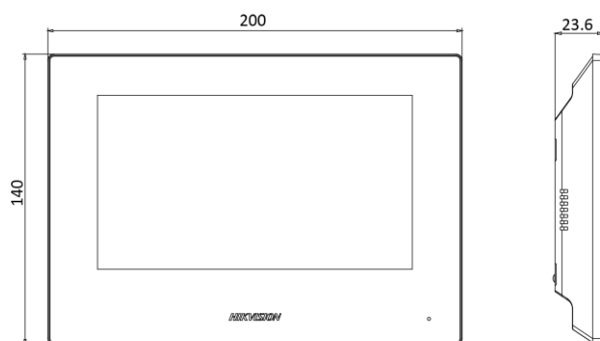

Network parameters	
Communication protocol	TCP/IP, RTSP
Wired network	Support
Wi-Fi standard	/
Bluetooth version	/
3G/4G standard	/
Zigbee	/
Device interfaces	
Alarm input	8
Network interface	1 RJ-45 10/100 Mbps self-adaptive
TAMPER	/
RS-485	/
USB	/
TF card	/
Alarm output	/
Power interface	1
General	
Button	/
Installation	Flush mounting, wall mounting, table mounting
Indicator	/
Protective level	/
Working temperature	-10 ° C to 50 ° C (14 ° F to 133 ° F)
Working humidity	10% to 90%
Dimensions	200 mm × 140 mm × 15.1 mm (7.87" × 5.51" × 0.59")
Battery	/
Power supply	IEEE802.3af, standard PoE 12 VDC
Application environment	Indoor
Power consumption	≤ 8 W
Language	English, French, Portuguese (Brazil), Spanish, Russian, German, Italian, Polish, Turkish, Vietnamese, Arabic, Czech, Hungarian, Dutch, Romanian, Bulgarian, Ukrainian, Croatian, Serbian, Greek, Portuguese, Slovak
Weight	Without package: 330 g (0.73 lb),With package: 667g (1.47 lb)

Available Model

DS-KH6320-LE1(B)/White

Dimension

Unit:mm