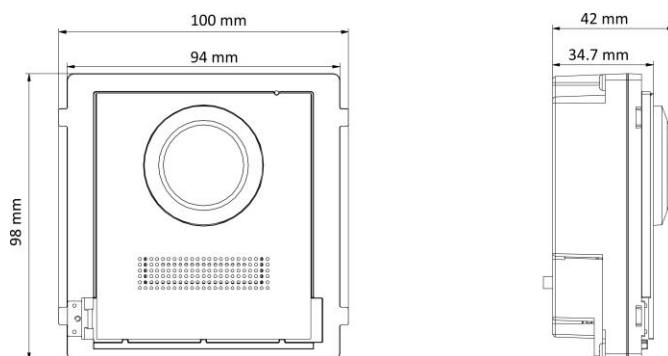

Device interfaces	
Alarm input	4 (2 exit buttons and 2 door contacts by default)
Network interface	1 RJ45
TAMPER	1
Exit button	2 (2 for lock control)
Door contact input	1
RS-485	1 (1 for Hikvision's sub module communication)
Wiegand	NA
TF card	NA
Alarm output	NA
Lock control	2 (2 relay)
USB	NA
Power interface	12 VDC Power Input (max to 12 V, 150 mA)
Two-wire IP interface	NA
General	
Power supply	12 VDC/PoE (IEEE 802.3af)
Working temperature	-40° C to 60° C (-40° F to 140° F)
Working humidity	10% to 95%
Button	0
Protective level	IP65
Installation	Surface mounting & flush mounting
Dimensions(L × W × H)	98 mm × 100 mm × 42 mm (3.86" × 3.94" × 1.65")
Language	English,French,Portuguese,Brazilian Portuguese,Spanish,Russian,German,Italian,Polish,Turkish,Vietnamese,Arabic,Czech,Hungarian,Dutch,Romanian,Bulgarian,Ukrainian,Croatian,Serbian,Greek,Slovak
Indicator	0
Weight	Without package: 0.410 kg With Package: 0.581 kg
Battery	/
Application environment	Outdoor
Power consumption	≤ 5 W

Dimension

Available Model

DS-KD8003-IME1(B)/NS