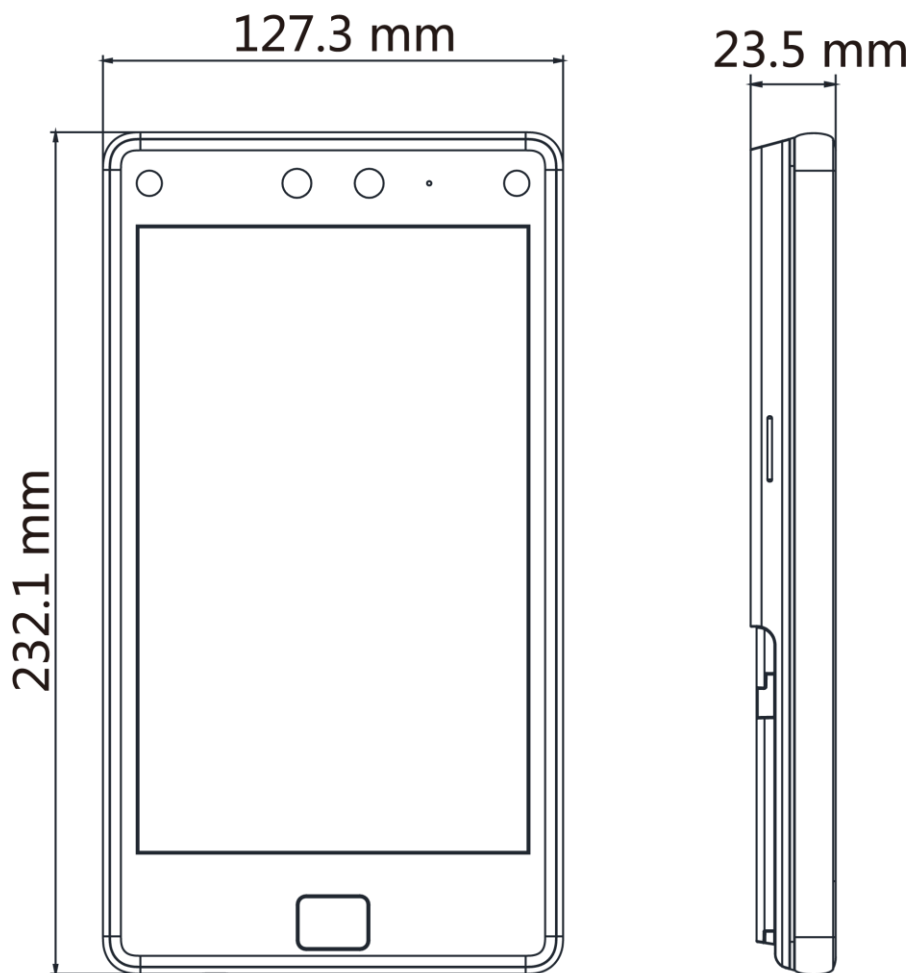

Face anti-spoofing	Support
Time synchronization	Support
General	
Power supply method	12 VDC/24 VDC Power Adapter
Power supply	12-24 VDC, 3 A, Standard PoeE
Working temperature	-30 °C to 60 °C (-22 °F to 140 °F)
Working humidity	0 to 90% (No condensing)
Dimensions	127.3 mm × 232.1 mm × 23.5 mm (5.0" × 9.1" × 0.9")
Protective level	IP65

▪ **Available Model**

DS-K1T680DF-E1

▪ **Dimension**