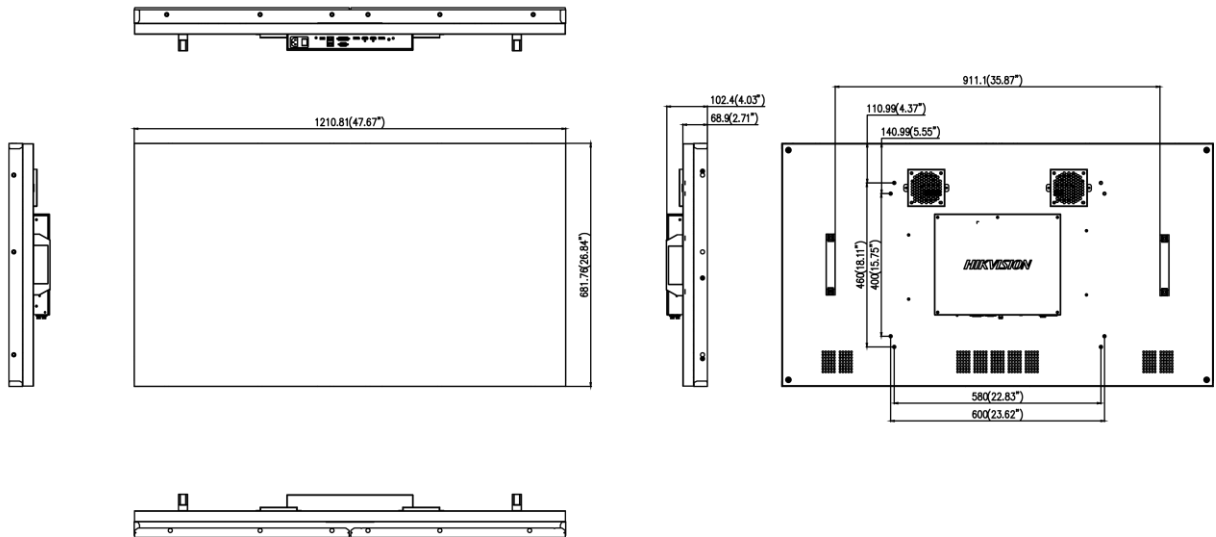

Dimension

Distributed by

HIKVISION®

Headquarters

No.555 Qianmo Road, Binjiang District,
Hangzhou 310051, China
T +86-571-8807-5998
overseasbusiness@hikvision.com

Hikvision USA
T +1-909-895-0400
sales.usa@hikvision.com

Hikvision Australia
T +61-2-8599-4233
salesau@hikvision.com

Hikvision India
T +91-22-28469900
sales@pramahikvision.com

Hikvision Canada
T +1-866-200-6690
sales.canada@hikvision.com

Hikvision Thailand
T +662-275-9949
sales.thailand@hikvision.com

Hikvision Europe
T +31-23-5542770
sales.eu@hikvision.com

Hikvision Italy
T +39-0438-6902
info.it@hikvision.com

Hikvision Brazil
T +55 11 3318-0050
Latam.support@hikvision.com

Hikvision Turkey
T +90 (216)521 7070- 7074
sales.tr@hikvision.com

Hikvision Malaysia
T +601-7652-2413
sales.my@hikvision.com

Hikvision UK & Ireland
T +01628-902140
sales.uk@hikvision.com

Hikvision South Africa
Tel: +27 (10) 0351172
sale.africa@hikvision.com

Hikvision France
T +33(0)1-85-330-450
info.fr@hikvision.com

Hikvision Kazakhstan
T +7-727-9730667
nikia.panfilov@hikvision.ru

Hikvision Vietnam
T +84-974270888
sales.vt@hikvision.com

Hikvision UAE
T +971-4-4432090
salesme@hikvision.com

Hikvision Singapore
T +65-6684-4718
sg@hikvision.com

Hikvision Spain
T +34-91-737-16-55
info.es@hikvision.com

Hikvision Tashkent
T +99-87-1238-9438
uzb@hikvision.ru

Hikvision Hong Kong
T +852-2151-1761
info.hk@hikvision.com

Hikvision Russia
T +7-495-669-67-99
saleru@hikvision.com

Hikvision Korea
T +82-(0)31-731-8817
sales.korea@hikvision.com

Hikvision Poland
T +48-22-460-01-50
info.pl@hikvision.com

Hikvision Indonesia
T +62-21-2933759
Sales.Indonesia@hikvision.com