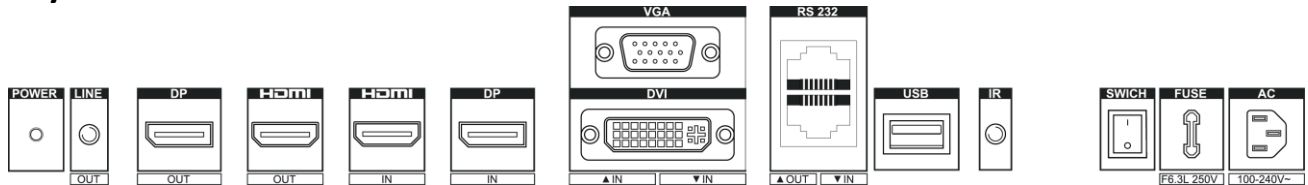

▪ Available Model

DS-D2055HR-G

▪ Physical Interface

Interface	Description	Interface	Description
POWER	Power indicator	DVI IN	DVI-I input interface for digital signals
LINE OUT	Audio output interface for analog signals	RS 232 OUT	Serial loopback output interface
DP OUT	DP output interface for digital signals	RS 232 IN	Serial input interface
HDMI OUT	HDMI output interface for digital signals	USB	USB interface
HDMI IN	HDMI input interface for digital signals	IR	IR input interface
DP IN	DP input interface for digital signals	SWITCH	Switch button
VGA IN	VGA input interface for analog signals	-	-