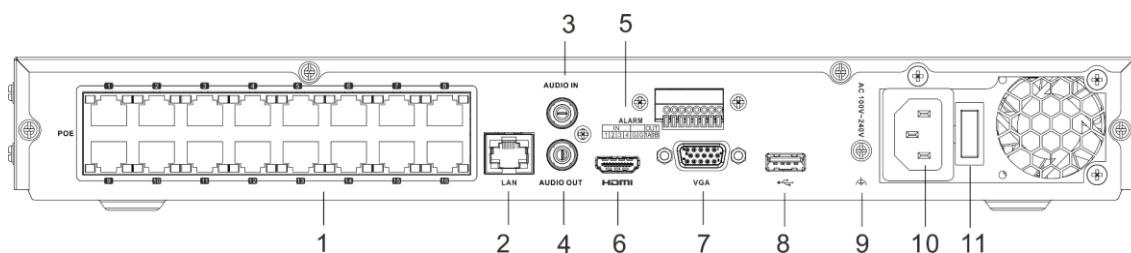

PoE	
Interface	16, RJ-45 10/100 Mbps self-adaptive Ethernet interface
Power	≤ 200 W
Standard	IEEE 802.3af/at
Auxiliary Interface	
SATA	2 SATA interfaces
Capacity	Up to 10 TB capacity for each HDD
USB Interface	Front panel: 1 × USB 2.0; Rear panel: 1 × USB 2.0
Alarm In/Out	4/1
General	
Power Supply	100 to 240 VAC, 50 to 60 Hz
Consumption	≤ 15 W (without HDD and PoE off)
Working Temperature	-10 °C to 55 °C (14 °F to 131 °F)
Working Humidity	10% to 90%
Dimension (W × D × H)	385 mm × 315 mm × 52 mm (15.2"× 12.4" × 2.0")
Weight	≤ 3 kg (without HDD, 6.6 lb.)
Certification	
FCC	Part 15 Subpart B, ANSI C63.4-2014
CE	EN 55032: 2015, EN 61000-3-2, EN 61000-3-3, EN 50130-4, EN 55035: 2017

Note:

Facial recognition and motion detection 2.0 cannot be enabled at the same time.

Dimension

Physical Interface

No.	Description	No.	Description
1	Network interfaces with PoE function	7	VGA interface
2	LAN network interface	8	USB interface
3	AUDIO IN	9	GND
4	AUDIO OUT	10	Power supply
5	ALARM IN and OUT	11	Power switch
6	HDMI interface		