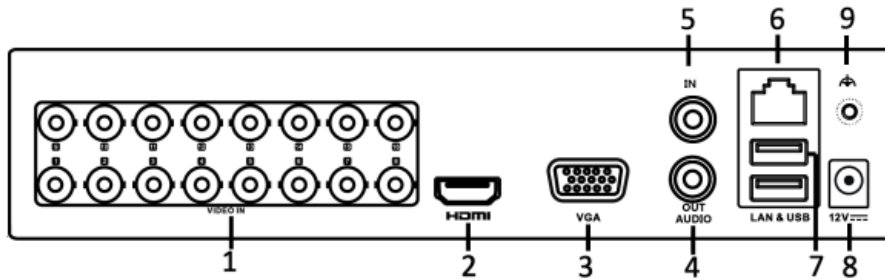

Physical Interface

No.	Description	No.	Description
1	Video and Audio in	6	LAN Network Interface
2	HDMI Interface	7	USB Interface
3	VGA Interface	8	12 VDC Power Input
4	AUDIO OUT	9	GND
5	AUDIO IN