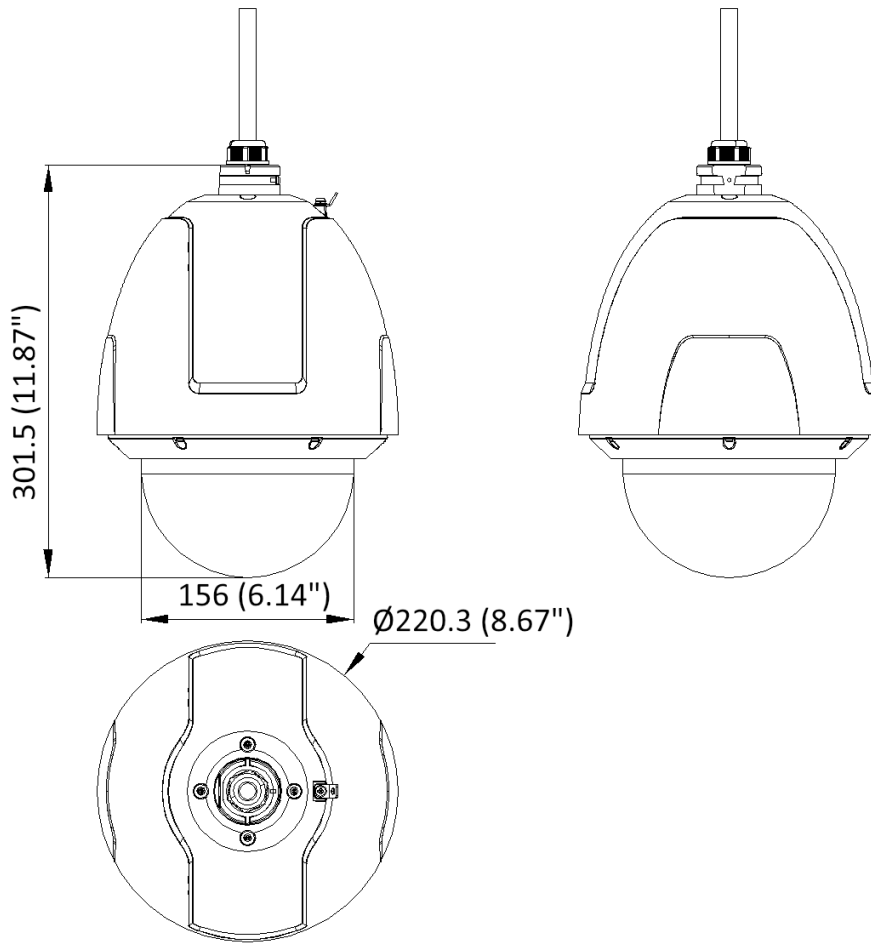

▪ **Dimension**

Unit: mm (inch)

▪ **Accessory**

▪ **Optional**

DS-1681ZJ-2	DS-1667ZJ	DS-1663ZJ	DS-1604ZJ-BOX	DS-1619ZJ