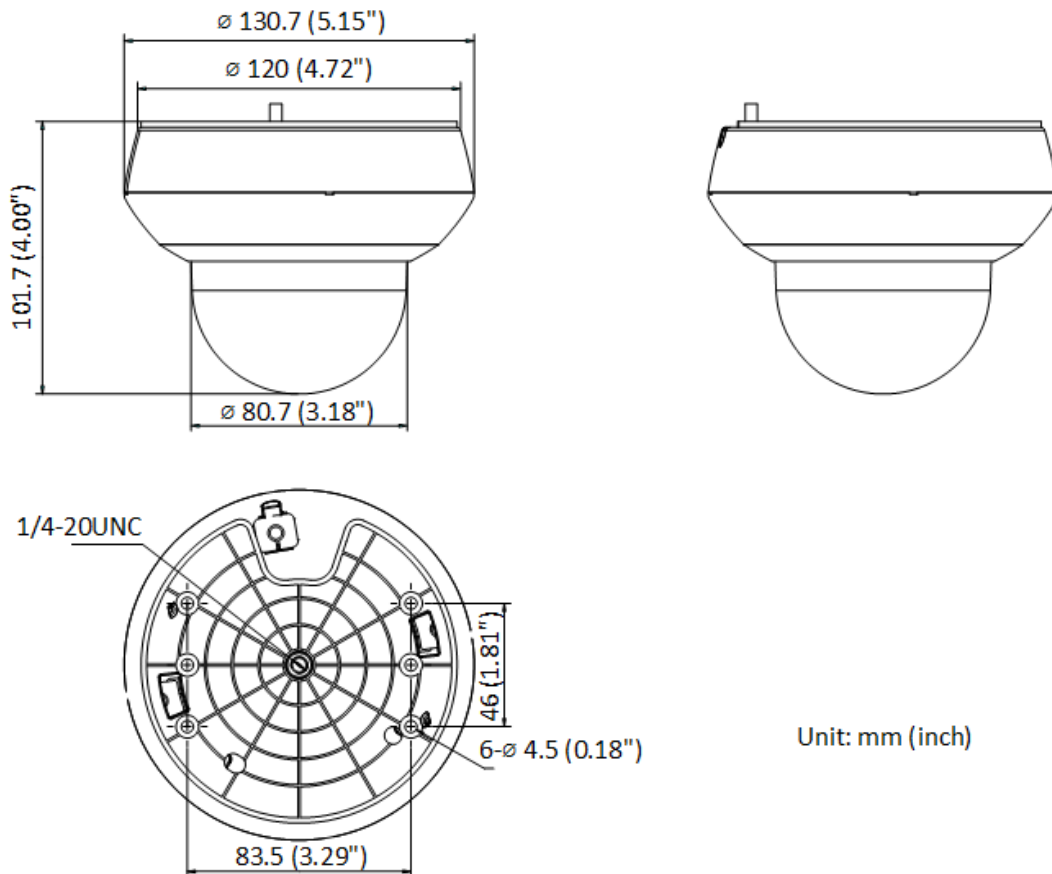

Level	Description
Top-level protection	Hikvision products at this level are equipped for use in areas where professional anti-corrosion protection is a must. Typical application scenarios include coastlines, docks, chemical plants, and more.
Moderate protection	Hikvision products at this level are equipped for use in areas with moderate anti-corrosion demands. Typical application scenarios include coastal areas about 2 kilometers (1.24 miles) away from coastlines, as well as areas affected by acid rain.
No specific protection	Hikvision products at this level are equipped for use in areas where no specific anti-corrosion protection is needed.

▪ **Dimension**