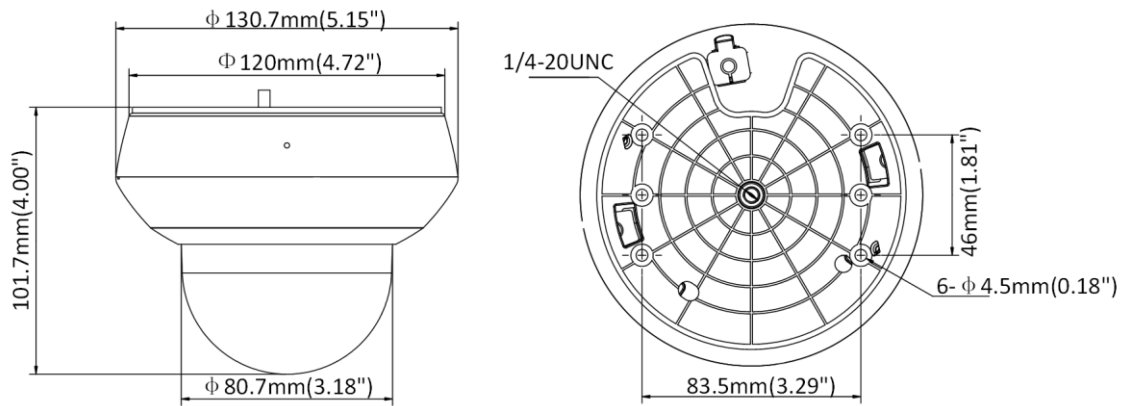

Dimensions

Accessory

Optional

**LAS60-57CN-RJ45
Hi-PoE Midspan**