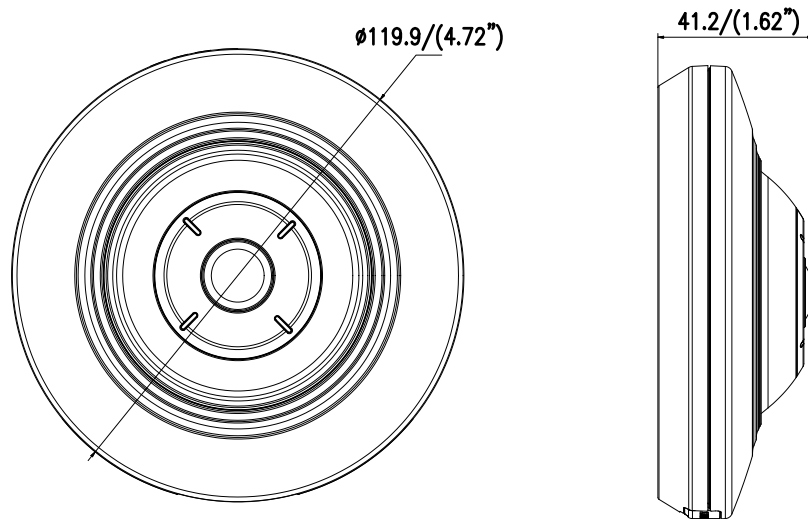

Detection	Motion detection, dynamic analysis, intrusion detection, line crossing detection
Protocols	TCP/IP, ICMP, HTTP, HTTPS, FTP, DHCP, DNS, DDNS, RTP, RTSP, RTCP, PPPoE, NTP, UPnP, SMTP, SNMP, IGMP, 802.1X, QoS, IPv6
Standard	ONVIF (PROFILE S, PROFILE G), ISAPI
General Function	One-key reset, anti-flicker, password protection, privacy mask, IP Address filtering, heartbeat, watermark
Firmware Version	V5.5.52
<b>Interface</b>	
Communication Interface	1 RJ45 10M/100M self-adaptive Ethernet port
Audio (-S)	1 audio input (line in), 1 audio output interface
Alarm (-S)	1 alarm input, 1 alarm output (12 VDC, max. 30 mA)
On-board Storage	Built-in microSD/SDHC/SDXC slot, up to 128 G
<b>General</b>	
Operating Conditions	-10 °C to +50 °C (-14 °F to +122 °F), humidity 95% or less (non-condensing)
Power Supply	12 VDC, 0.4 A, max.5 W PoE (802.3af, 36 V to 57 V), 0.2 A to 0.1 A, max.6.5 W
IR Range	Up to 8 m
Dimensions	Φ 119.9 × 41.2 mm (Φ 4.72" × 1.62")
Weight	600 g (1.32 lb.)

## Available Model

DS-2CD2935FWD-I (1.16 mm), DS-2CD2935FWD-IS (1.16 mm)

## Dimension

Unit: mm (inch)