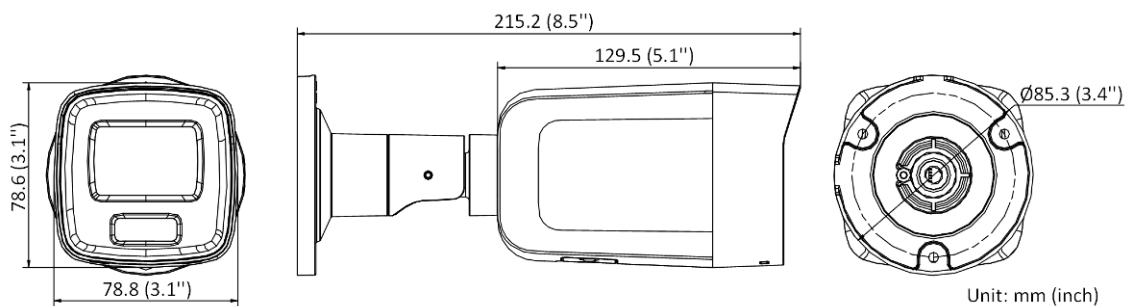

Web Client Language	33 languages English, Russian, Estonian, Bulgarian, Hungarian, Greek, German, Italian, Czech, Slovak, French, Polish, Dutch, Portuguese, Spanish, Romanian, Danish, Swedish, Norwegian, Finnish, Croatian, Slovenian, Serbian, Turkish, Korean, Traditional Chinese, Thai, Vietnamese, Japanese, Latvian, Lithuanian, Portuguese (Brazil), Ukrainian
General Function	Anti-flicker, heartbeat, password reset via e-mail, pixel counter
Software Reset	Yes
Storage Conditions	-30 °C to 60 °C (-22 °F to 140 °F). Humidity 95% or less (non-condensing)
Startup and Operating Conditions	-30 °C to 60 °C (-22 °F to 140 °F). Humidity 95% or less (non-condensing)
Material	Front cover: metal, back cover: metal
Camera Dimension	78.8 × 78.6 × 215.2 mm (3.1" × 3.1" × 8.5")
Package Dimension	315 × 137 × 141 mm (12.4" × 5.4" × 5.6")
Camera Weight	Approx. 850 g (1.9 lb.)
With Package Weight	Approx. 1270 g (2.8 lb.)
Approval	
EMC	FCC (47 CFR Part 15, Subpart B); CE-EMC (EN 55032: 2015, EN 61000-3-2:2019, EN 61000-3-3:2013+A1:2019, EN 50130-4: 2011 +A1: 2014); RCM (AS/NZS CISPR 32: 2015); IC (ICES-003: Issue 7)
Safety	UL (UL 62368-1); CB (IEC 62368-1:2014+A11) CE-LVD (EN 62368-1:2014/A11:2017)
Environment	CE-RoHS (2011/65/EU); WEEE (2012/19/EU); Reach (Regulation (EC) No 1907/2006)
Protection	IP67 (IEC 60529-2013)

▪ Available Model

DS-2CD2087G2-LU (2.8/4/6 mm)

DS-2CD2087G2-L (2.8/4/6 mm)

▪ Dimension

- Accessory
- Optional

DS-1276ZJ-SUS Corner Mount	DS-1275ZJ-SUS Vertical Pole Mount	DS-1280ZJ-S Junction Box
		
		

Distributed by