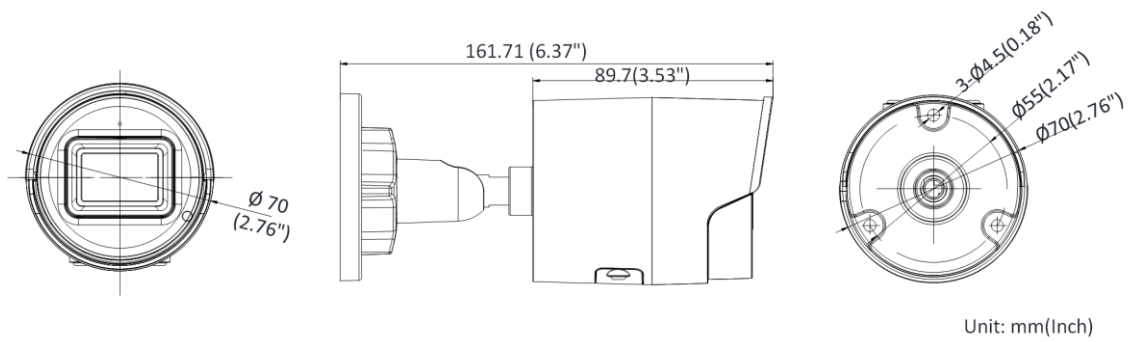

▪ **Dimension**

▪ **Accessory**

▪ **Optional**

DS-1280ZJ-XS

Junction Box