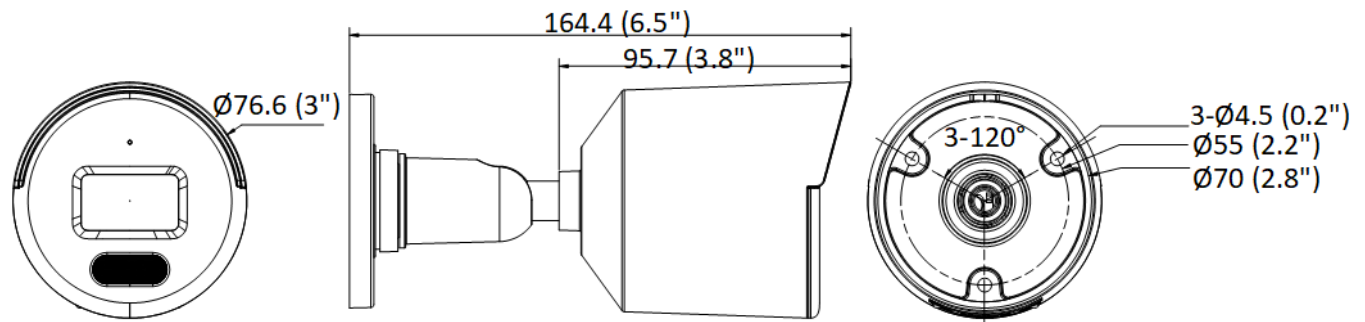

Safety	UL (UL 60950-1); CB (IEC 60950-1:2005 + Am 1:2009 + Am 2:2013, IEC 62368-1:2014); CE-LVD (EN 60950-1:2005 + Am 1:2009 + Am 2:2013, IEC 62368-1:2014); BIS (IS 13252(Part 1):2010+A1:2013+A2:2015)
Environment	CE-RoHS (2011/65/EU); WEEE (2012/19/EU); Reach (Regulation (EC) No 1907/2006)
Protection	IP67 (IEC 60529-2013)

▪ **Available Model**

DS-2CD1027G0-LUF (2.8/4 mm)

DS-2CD1027G0-L (2.8/4 mm)

▪ **Dimension**

Unit: mm (inch)