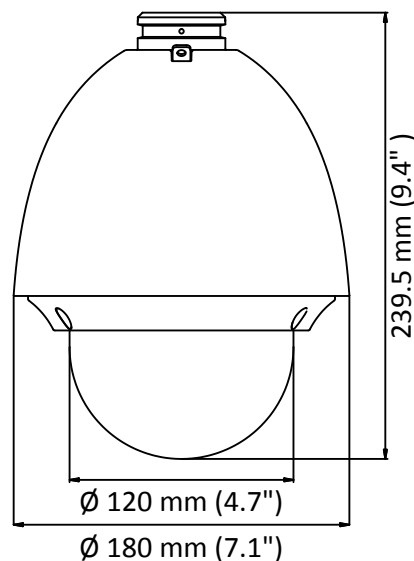

Park Action	Preset/Patrol/Pattern/Pan Scan/Tilt Scan/Panorama Scan/Day Mode/Night Mode/None
PTZ Position Display	ON/OFF
Preset Freezing	Yes
Scheduled Task	Preset/Patrol/Pattern/Pan Scan/Tilt Scan/Panorama Scan/Day Mode/Night Mode/Zero Calibration/None
Input/Output	
Video Output	Switchable TVI/AHD/CVI/CVBS video output, (NTSC or PAL composite, BNC)
Alarm	2 alarm inputs, 1 alarm output
RS-485 Interface	Half-duplex mode Self-adaptive HIKVISION, Pelco-P, Pelco-D protocols
UTC function	UTC protocol (or HIKVISION-C protocol in previous DVR)
General	
Menu Language	English
Power	24 VAC Max. 20 W
Working Temperature	-30° C to 65° C (-22° F to 149° F)
Working Humidity	90% or less
Protection Level	IP66 standard (outdoor dome) TVS 4,000 V lightning protection, surge protection and voltage transient protection
Mounting	Various mounting modes optional
Dimension	Ø 180 × 239.5 mm (Ø 7.1" × 9.4")
Weight (approx.)	2 kg (4.41 lb.)

Order Model

DS-2AE4225T-A(E)

Dimension