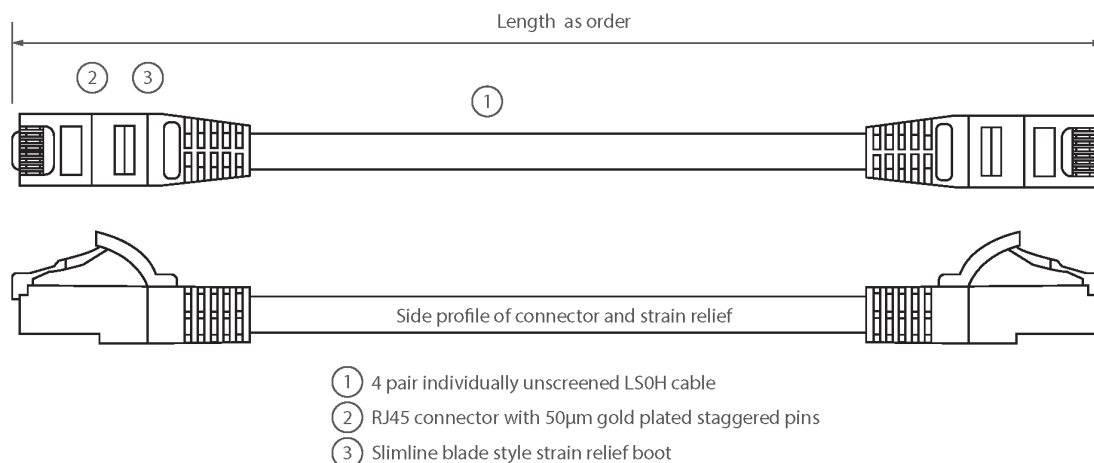

✕ Blade style "slimline" moulded strain relief boot with clip protector

✕ LSOH outer sheath

Product Overview

Excel Category 6 U/UTP patch leads are manufactured and tested to ISO 11801, EN 50173 & TIA/EIA 568 requirements for patch cord assemblies and provide optimum performance levels for structured cabling installations.

Product Specifications

Feature	Values
Cable type	U/UTP
Category	6
Length	10 m
Type of connector connection 1	RJ45 8(8)
Type of connector connection 2	RJ45 8(8)
Outer sheath colour	Grey
Strain relief boot	Moulded-on
Strain relief boot colour	Grey
Flame retardant version	Yes
Halogen free	Yes
Cable construction	1x4
AWG-size	24

Excel Cat6 Patch Lead U/UTP Unshielded LSOH Blade Booted 10m Grey

Item Code: 100-335

excel
without compromise.

Pin assignment

1:1

Product drawing

Standards

Applicable standard	Detail
ISO/IEC 11801-1:2017	Information technology - Generic cabling for customer premises: Part 1 General Requirements
EN 50173-1:2018	Information technology. Generic cabling systems - General requirements
ANSI/TIA 568-2.D	Balanced Twisted-Pair Telecommunications Cabling and Components Standards
IEC 61156-5:2009+AMD1:2012 CSV	Multicore and symmetrical pair/quad cables for digital communications - Part 5: Symmetrical pair/quad cables with transmission characteristics up to 1 000 MHz - Horizontal floor wiring - Sectional specification
IEC 60332-1-2:2004	Tests on electric and optical fibre cables under fire conditions. Test for vertical flame propagation for a single insulated wire or cable. Procedure for 1 kW pre-mixed flame
IEC 61034-2:2005+A1:2013	Measurement of smoke density of cables burning under defined conditions - Part 2: Test procedure and requirements
RoHS	Compliant to the Restriction of Hazardous Substances
WFD	Compliant to Waste Framework Directive