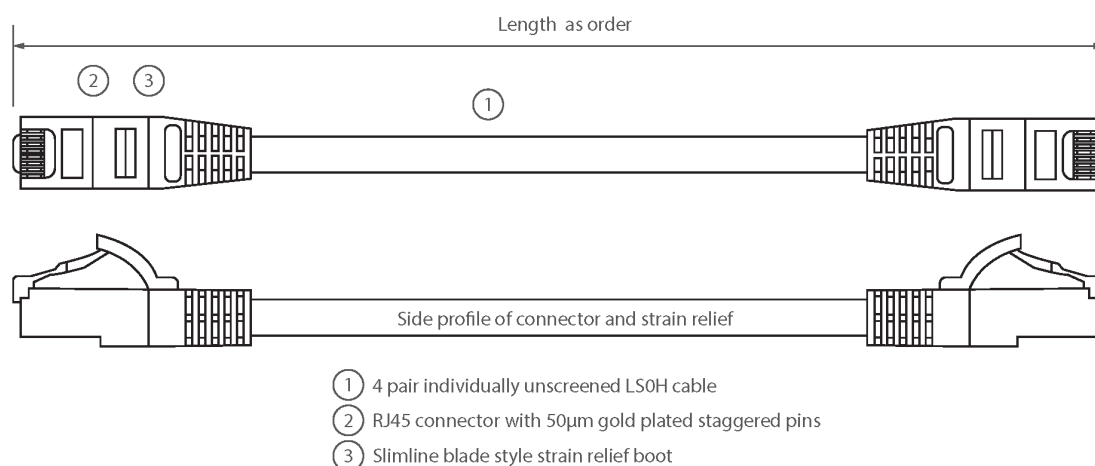

Product Specifications

Feature	Values
Cable type	U/UTP
Category	6
Length	3 m
Type of connector connection 1	RJ45 8(8)
Type of connector connection 2	RJ45 8(8)
Outer sheath colour	Grey
Strain relief boot	Moulded-on
Strain relief boot colour	Grey
Flame retardant version	Yes
Halogen free	Yes
Cable construction	1x4
AWG-size	24

Excel Cat6 Patch Lead U/UTP Unshielded LSOH Blade Booted 3m Grey

Item Code: 100-312

excel
without compromise.

Pin assignment

1:1

Product drawing

Standards

Applicable standard	Detail
ISO/IEC 11801-1:2017	Information technology - Generic cabling for customer premises: Part 1 General Requirements
EN 50173-1:2018	Information technology. Generic cabling systems - General requirements
ANSI/TIA 568-2.D	Balanced Twisted-Pair Telecommunications Cabling and Components Standards
IEC 61156-5:2009+AMD1:2012 CSV	Multicore and symmetrical pair/quad cables for digital communications - Part 5: Symmetrical pair/quad cables with transmission characteristics up to 1 000 MHz - Horizontal floor wiring - Sectional specification
IEC 60332-1-2:2004	Tests on electric and optical fibre cables under fire conditions. Test for vertical flame propagation for a single insulated wire or cable. Procedure for 1 kW pre-mixed flame
IEC 61034-2:2005+A1:2013	Measurement of smoke density of cables burning under defined conditions - Part 2: Test procedure and requirements
RoHS	Compliant to the Restriction of Hazardous Substances
WFD	Compliant to Waste Framework Directive