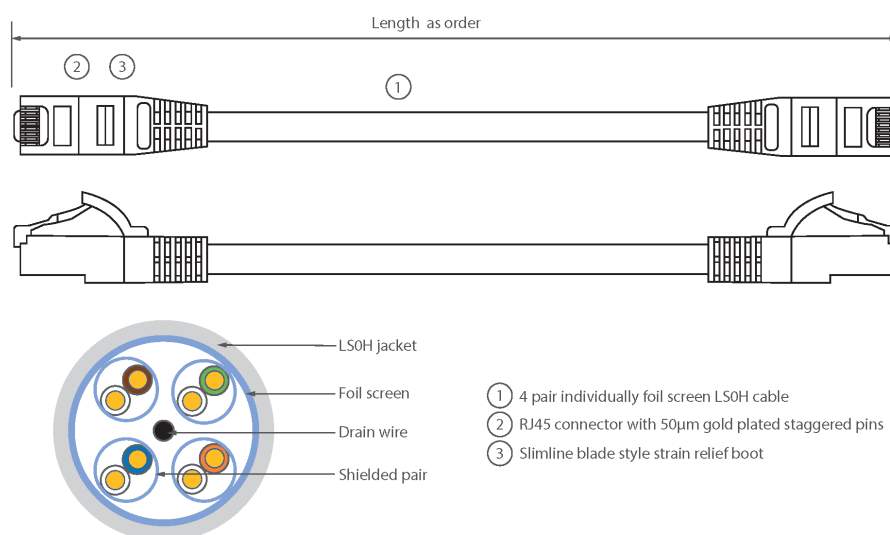

Excel Cat6A Patch Lead F/FTP Shielded LSOH Blade Booted 0.5m Grey

Item Code: 100-176

excel
without compromise.

Flame retardant version	Yes
Halogen free	Yes
Cable construction	1x4
AWG-size	26
Pin assignment	1:1

Product drawing

Standards

Applicable standard	Detail
ISO/IEC 11801-1:2017	Information technology - Generic cabling for customer premises: Part 1 General Requirements
EN 50173-1:2018	Information technology. Generic cabling systems - General requirements
ANSI/TIA 568-2.D	Balanced Twisted-Pair Telecommunications Cabling and Components Standards
IEC 61156-5:2009+AMD1:2012 CSV	Multicore and symmetrical pair/quad cables for digital communications - Part 5: Symmetrical pair/quad cables with transmission characteristics up to 1 000 MHz - Horizontal floor wiring - Sectional specification
IEC 60332-1-2:2004	Tests on electric and optical fibre cables under fire conditions. Test for vertical flame propagation for a single